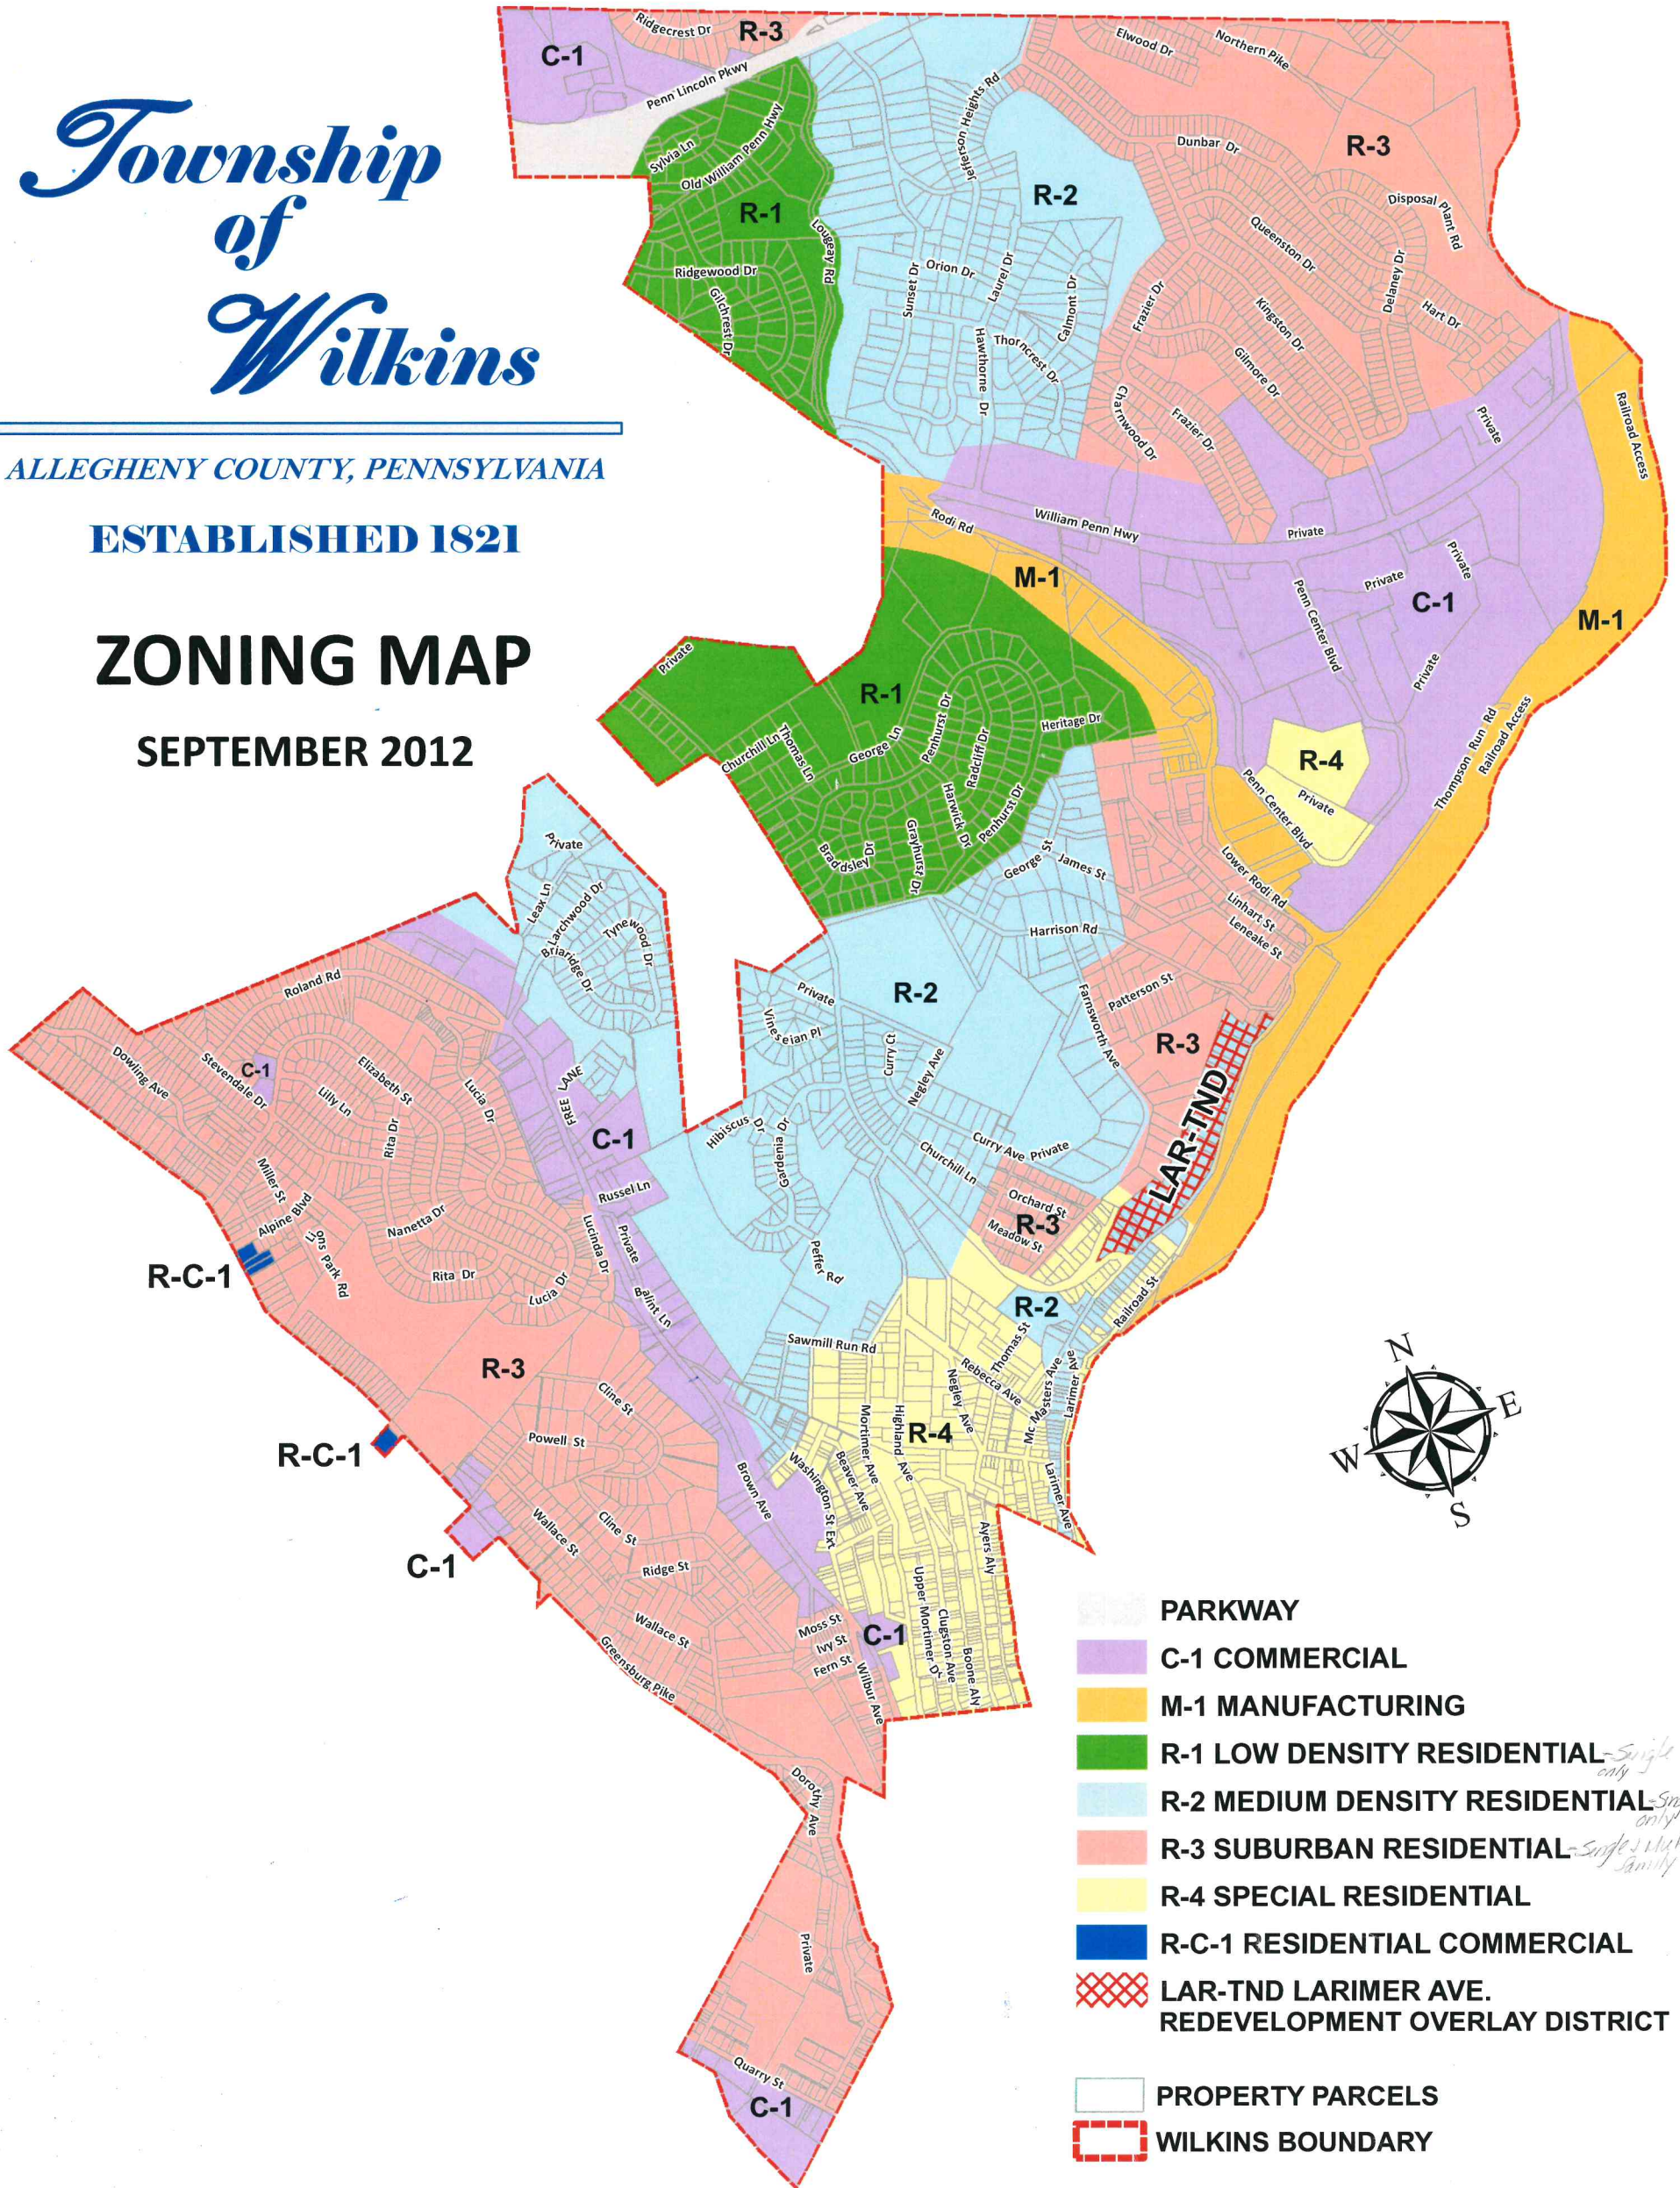

Township of Wilkins

ALLEGHENY COUNTY, PENNSYLVANIA

ESTABLISHED 1821

ZONING MAP

SEPTEMBER 2012

1 inch = 1,200 feet

CHESTER ENGINEERS
 1555 CORAOPOLIS HEIGHTS RD
 MOON TOWNSHIP, PA 15108
 PH: 412-809-6600
 FAX: 412-809-6611
 www.chesterengineers.com

Source: Wilkins Township Zoning Map 1972 (Revised 1974)
 Revised 2012: Penn Center Area Revisions
 Map Printed: September 19, 2012

G:\2012\Wilkins\Zoning_Map_050912\Maps\Zoning_Map_060712.mxd