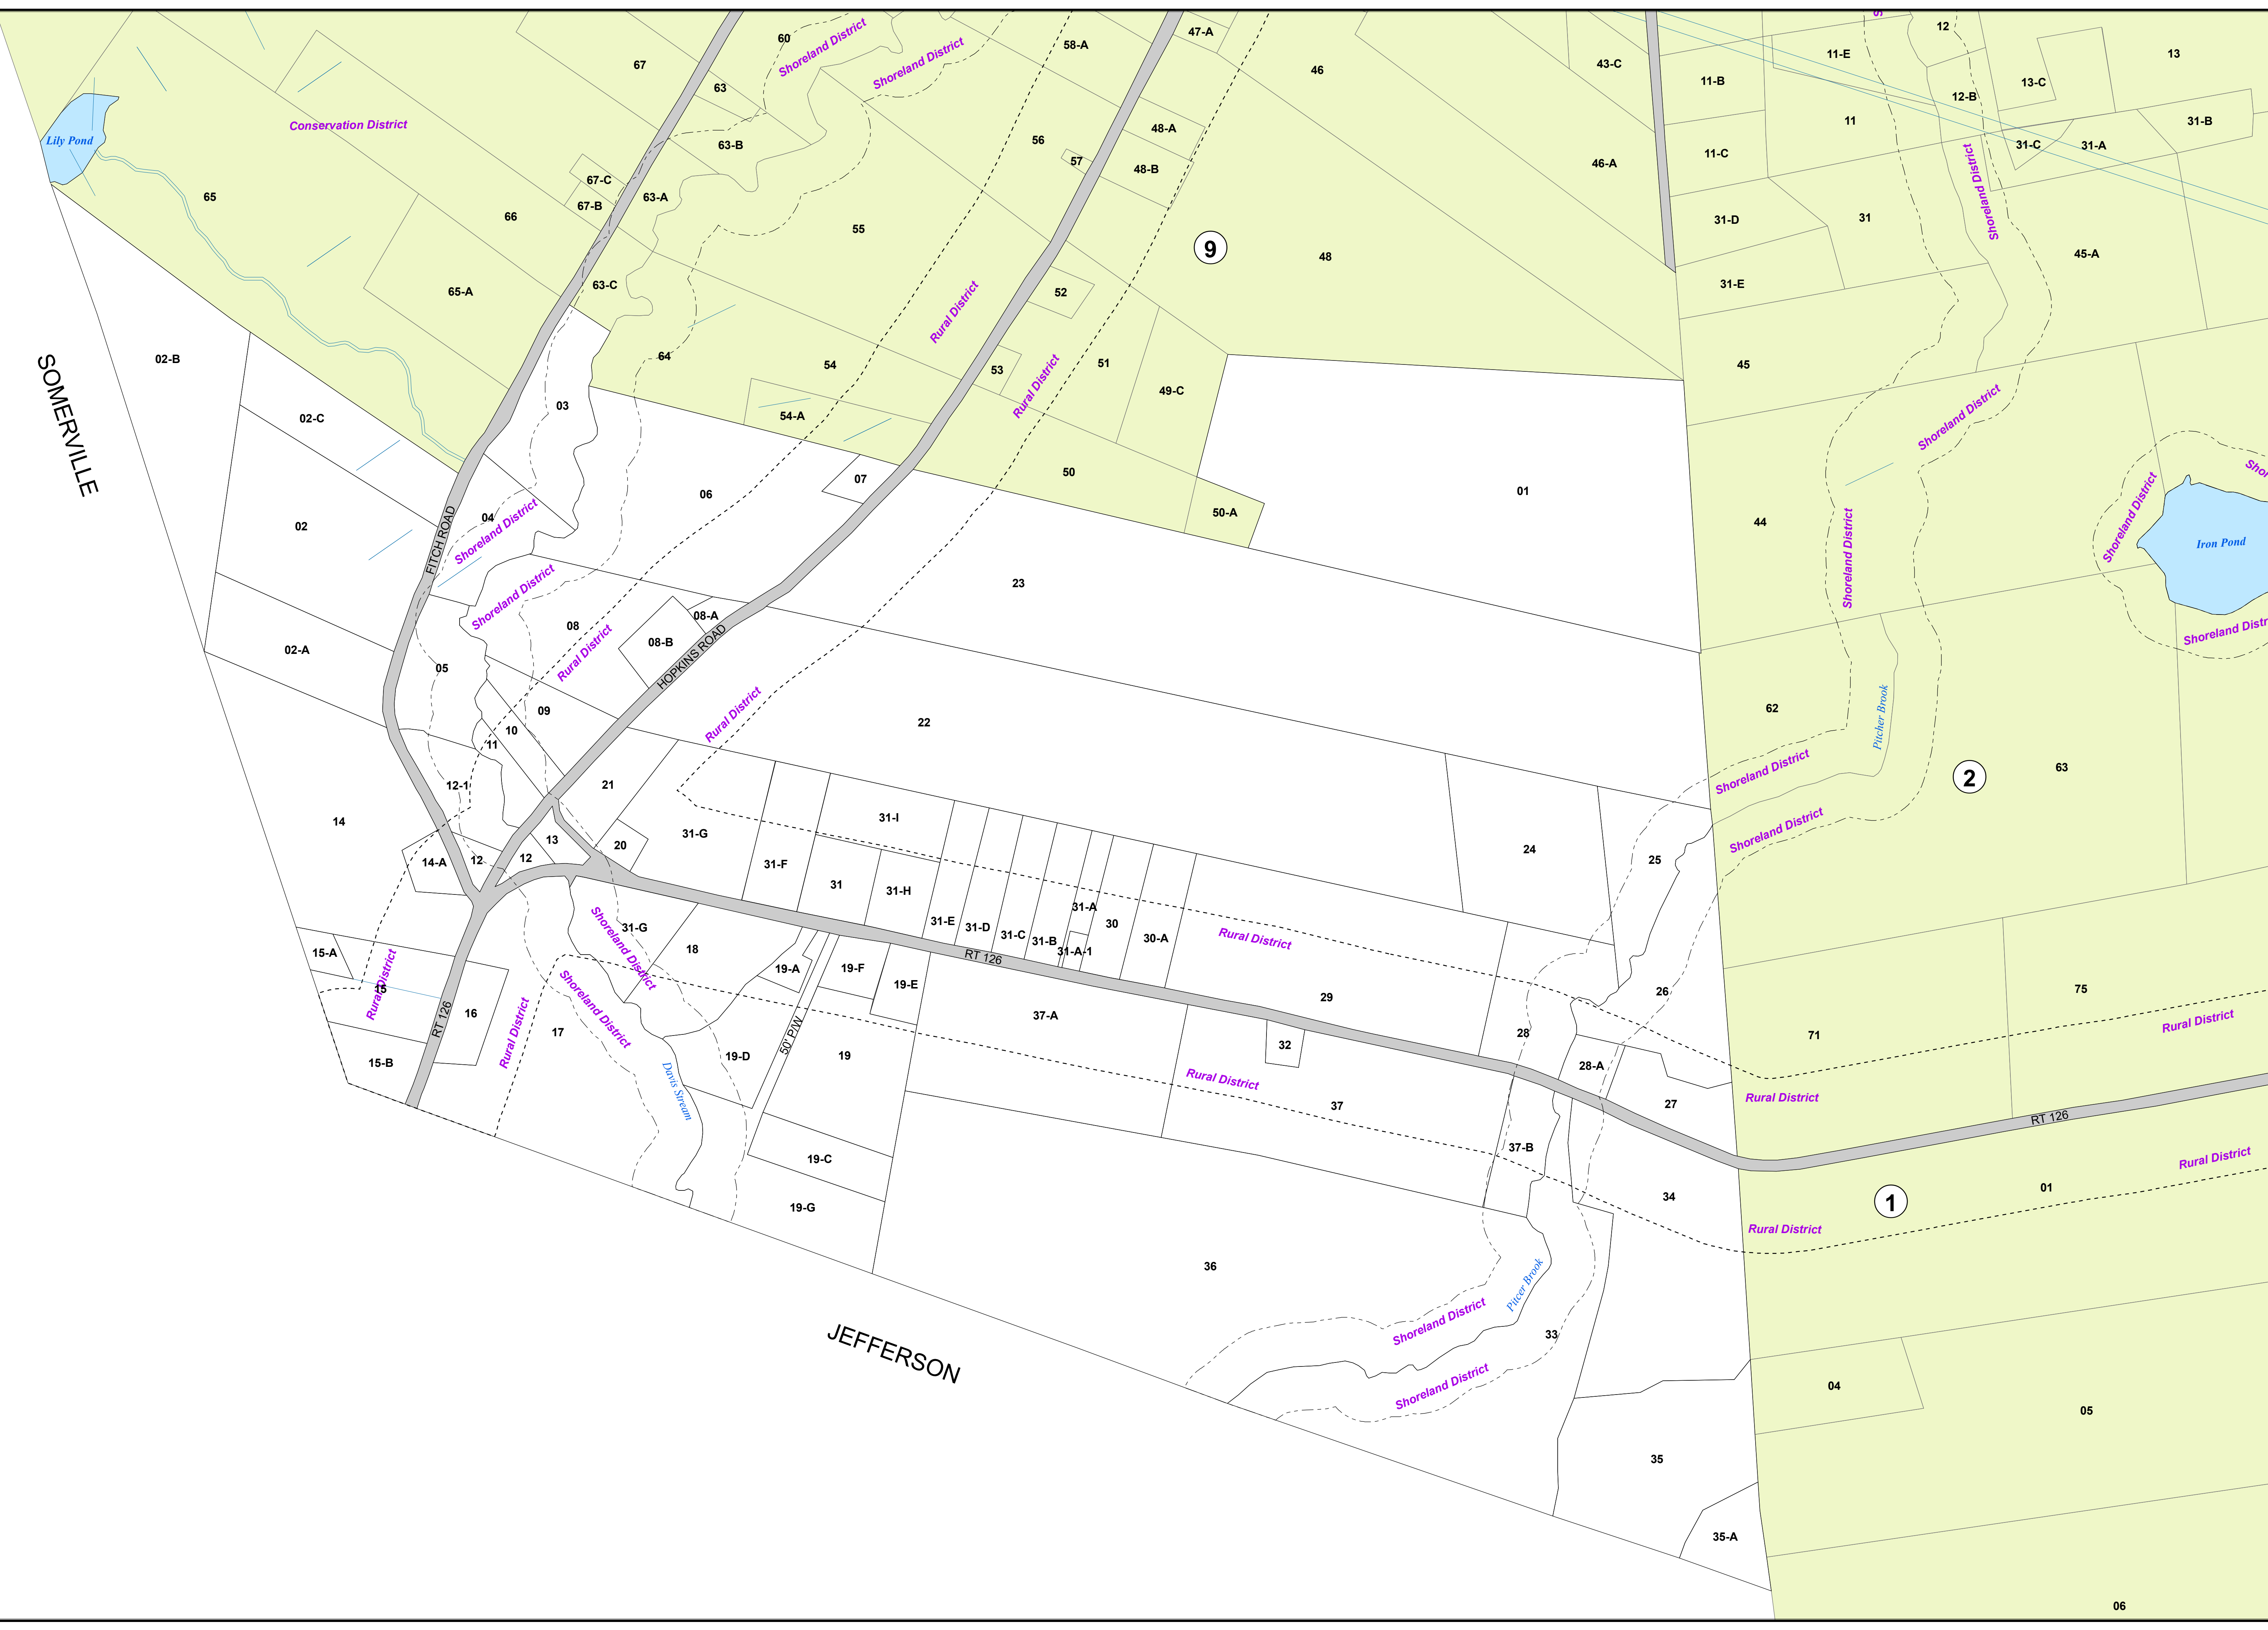

TOWN OF
WASHINGTON

KNOX COUNTY
MAINE

LEGEND

Map 8

Printed: 8/25/2021
Issued: 4/1/2017

SOMERVILLE

JEFFERSON