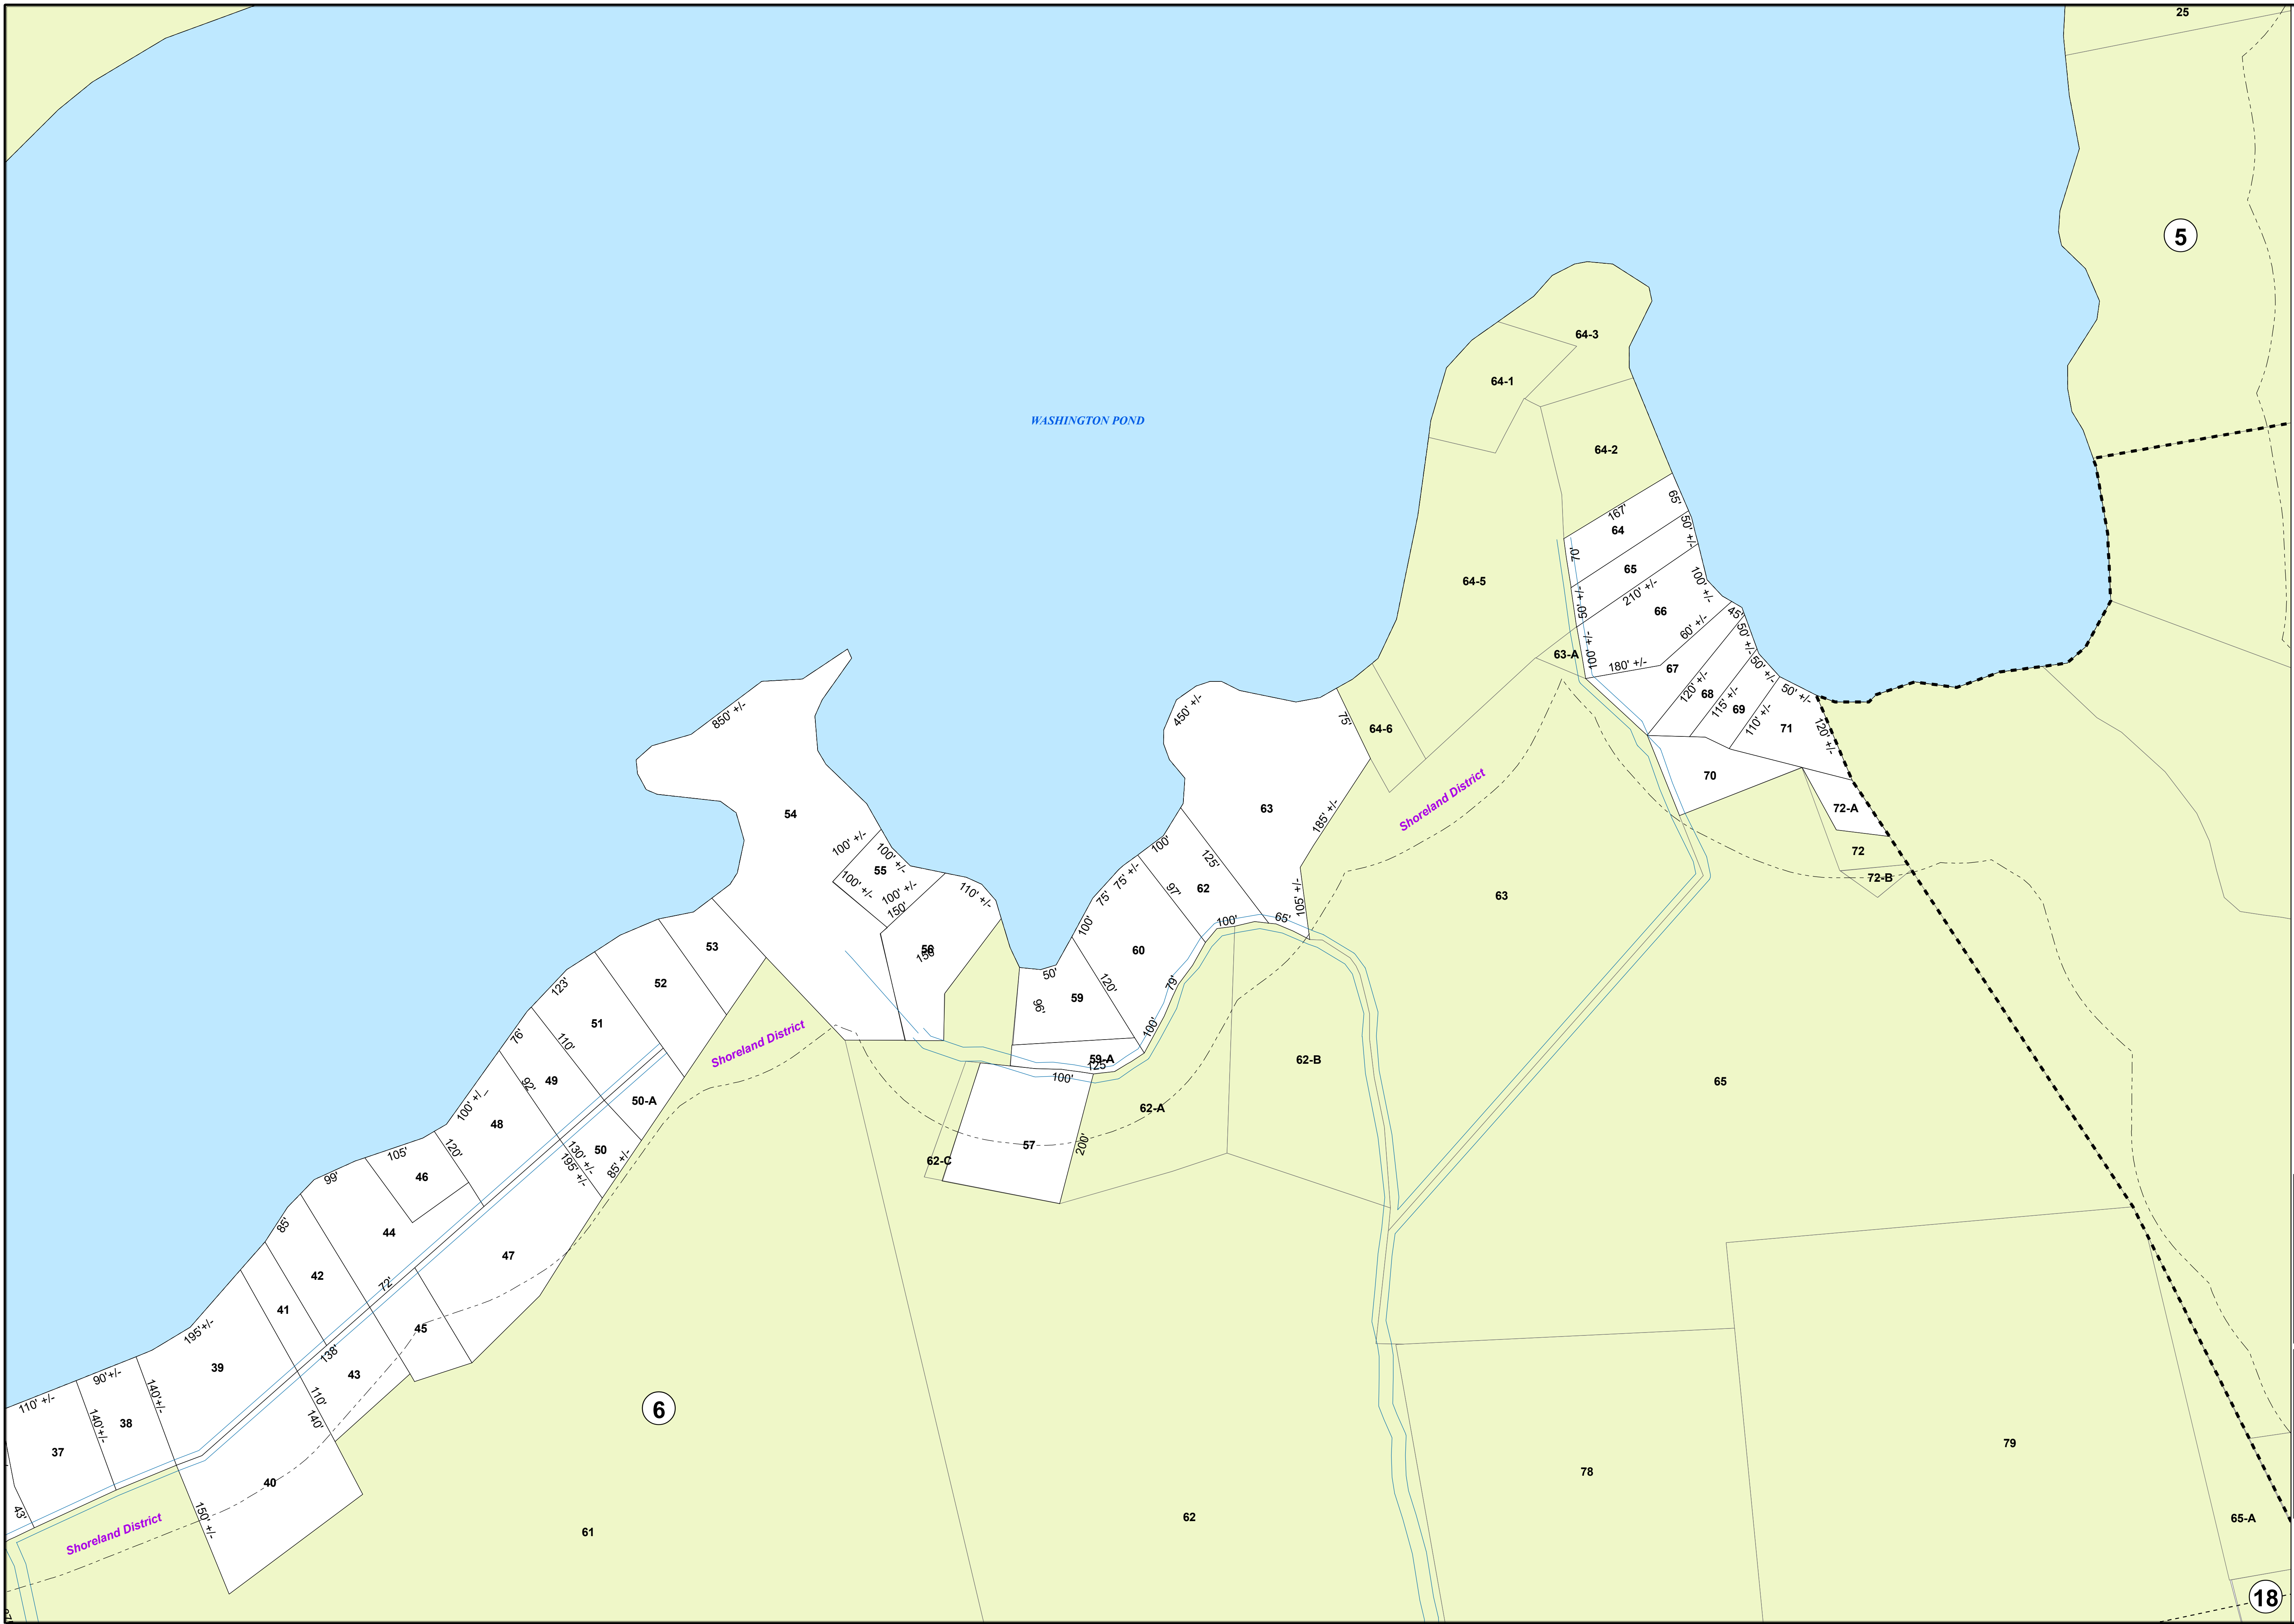

TOWN OF
WASHINGTON

KNOX COUNTY
MAINE

LEGEND

Map 19B

Printed: 3/24/2021
Issued: 4/1/2017

5

6

18