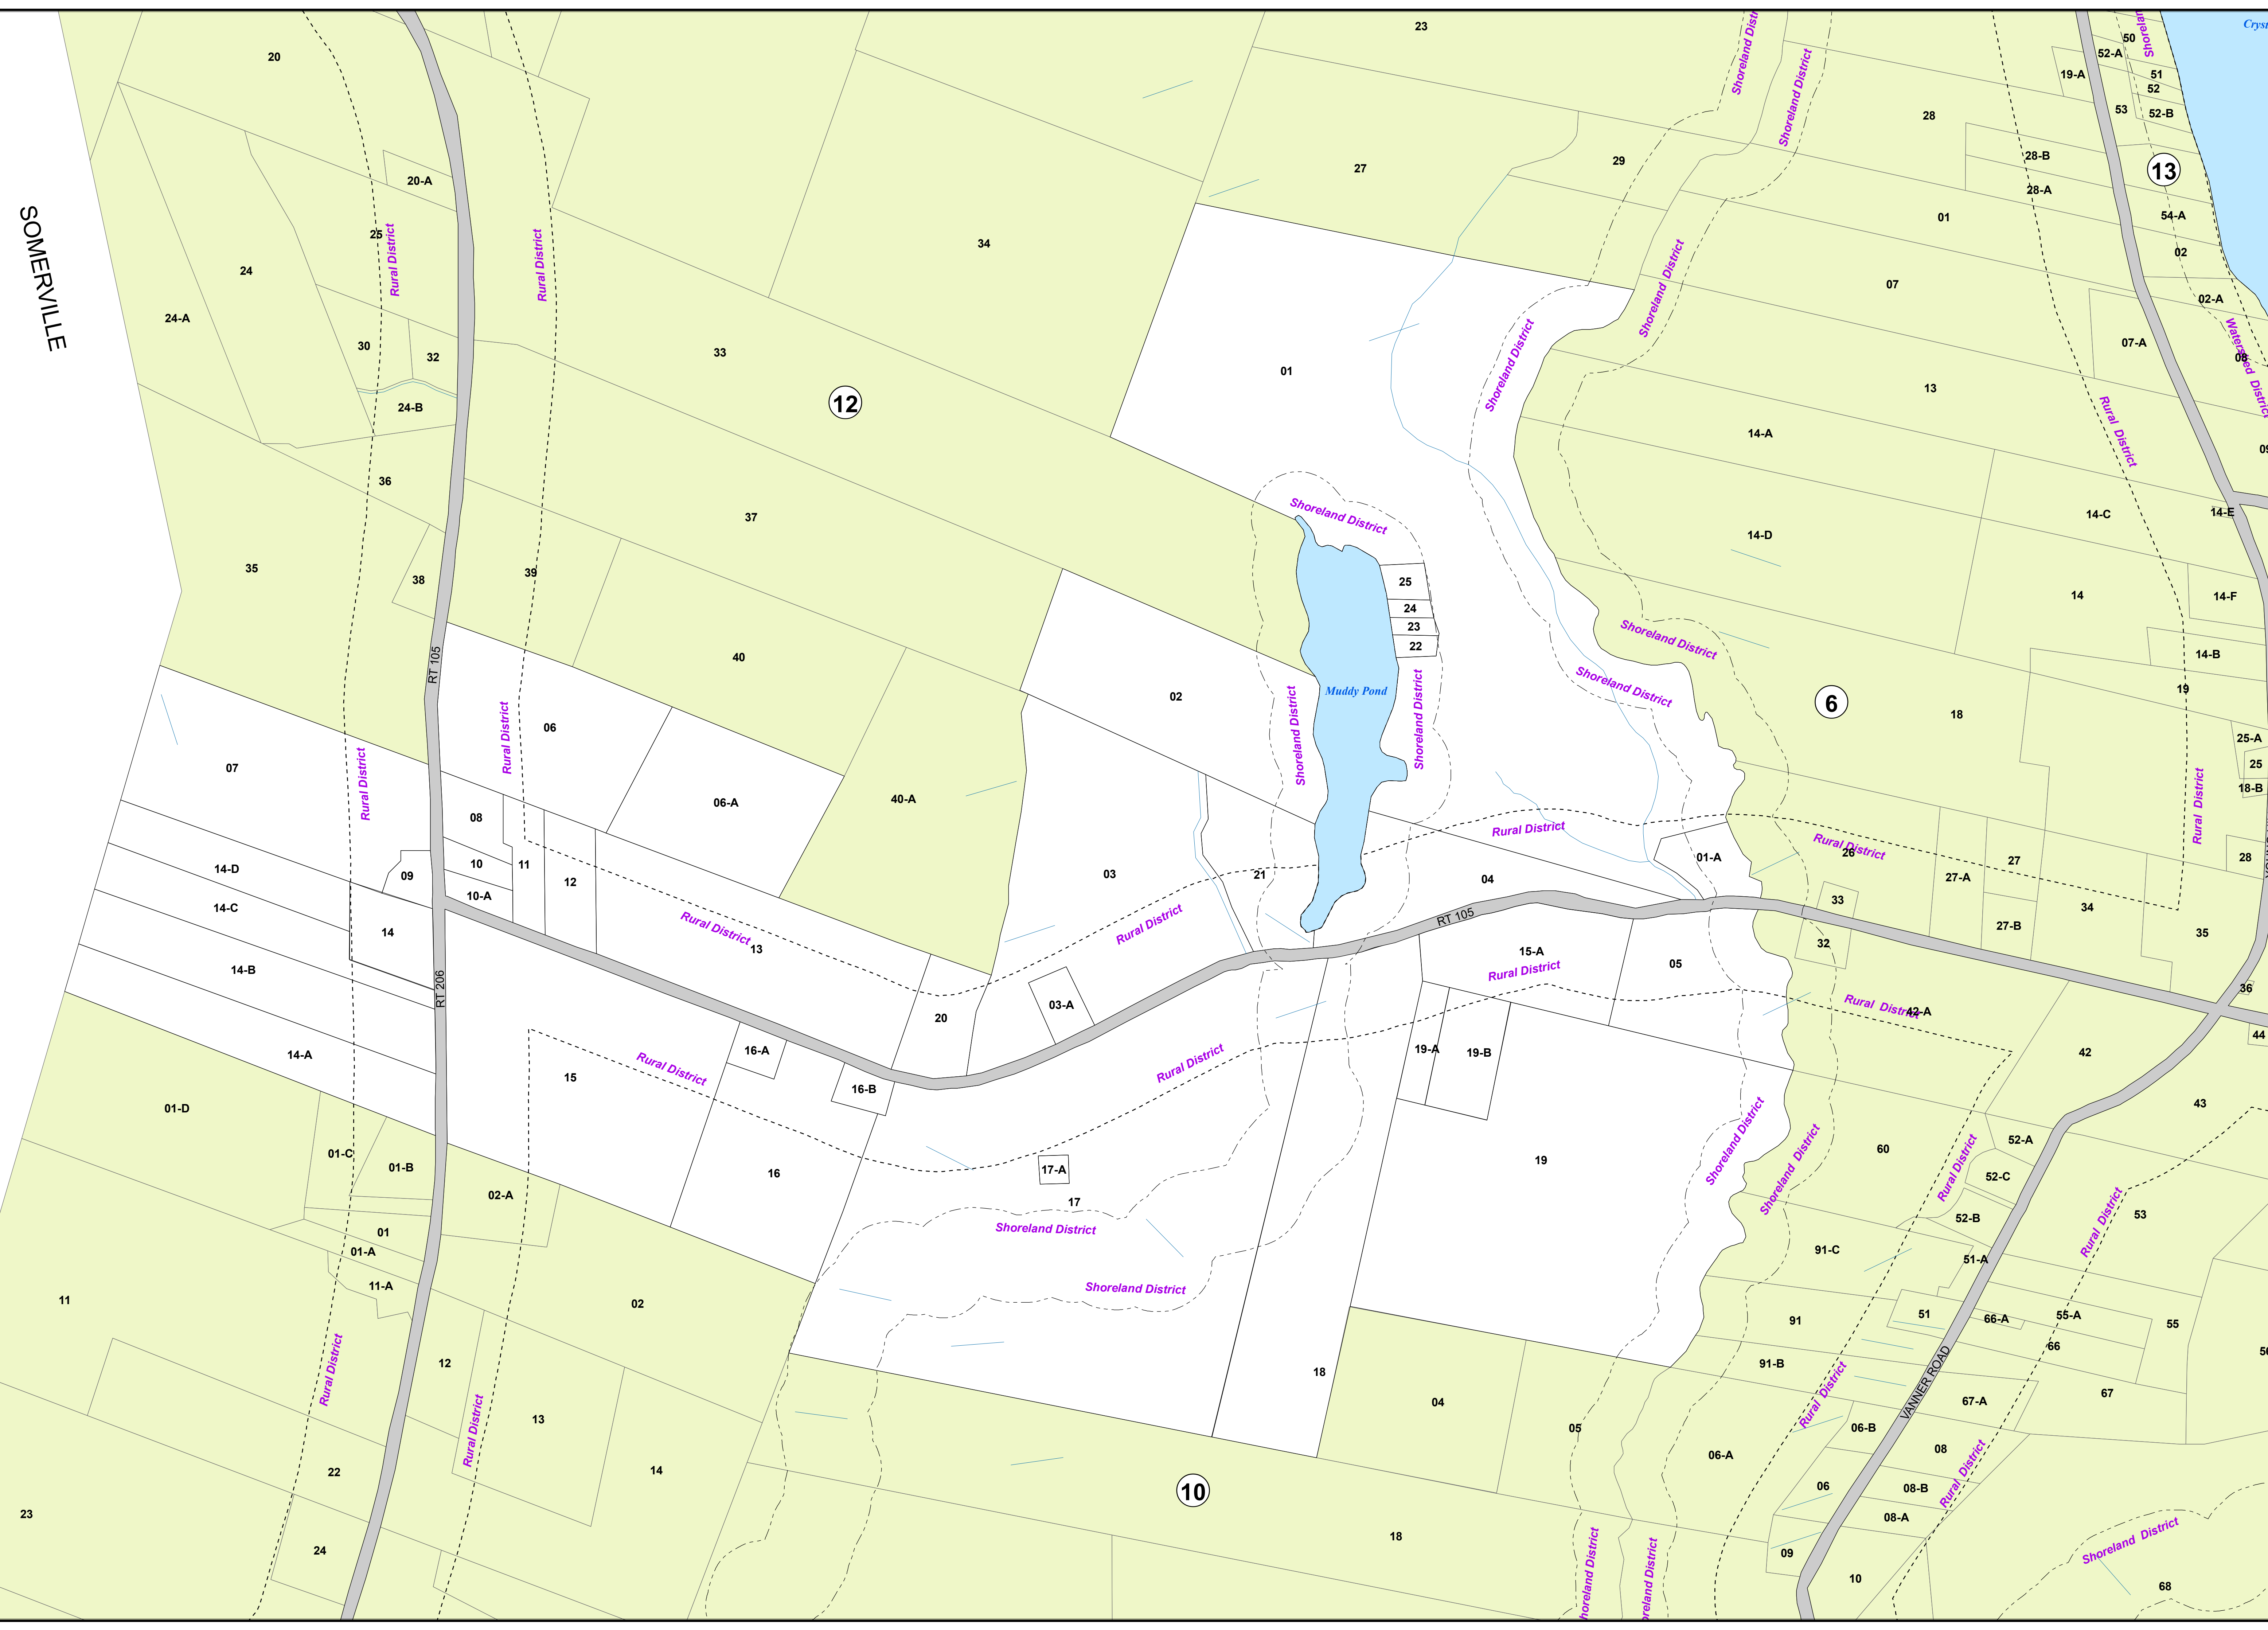

SOMERVILLE

TOWN OF
WASHINGTON
KNOX COUNTY
MAINE

LEGEND

Map 11

Printed: 3/24/2021
Issued: 4/1/2017