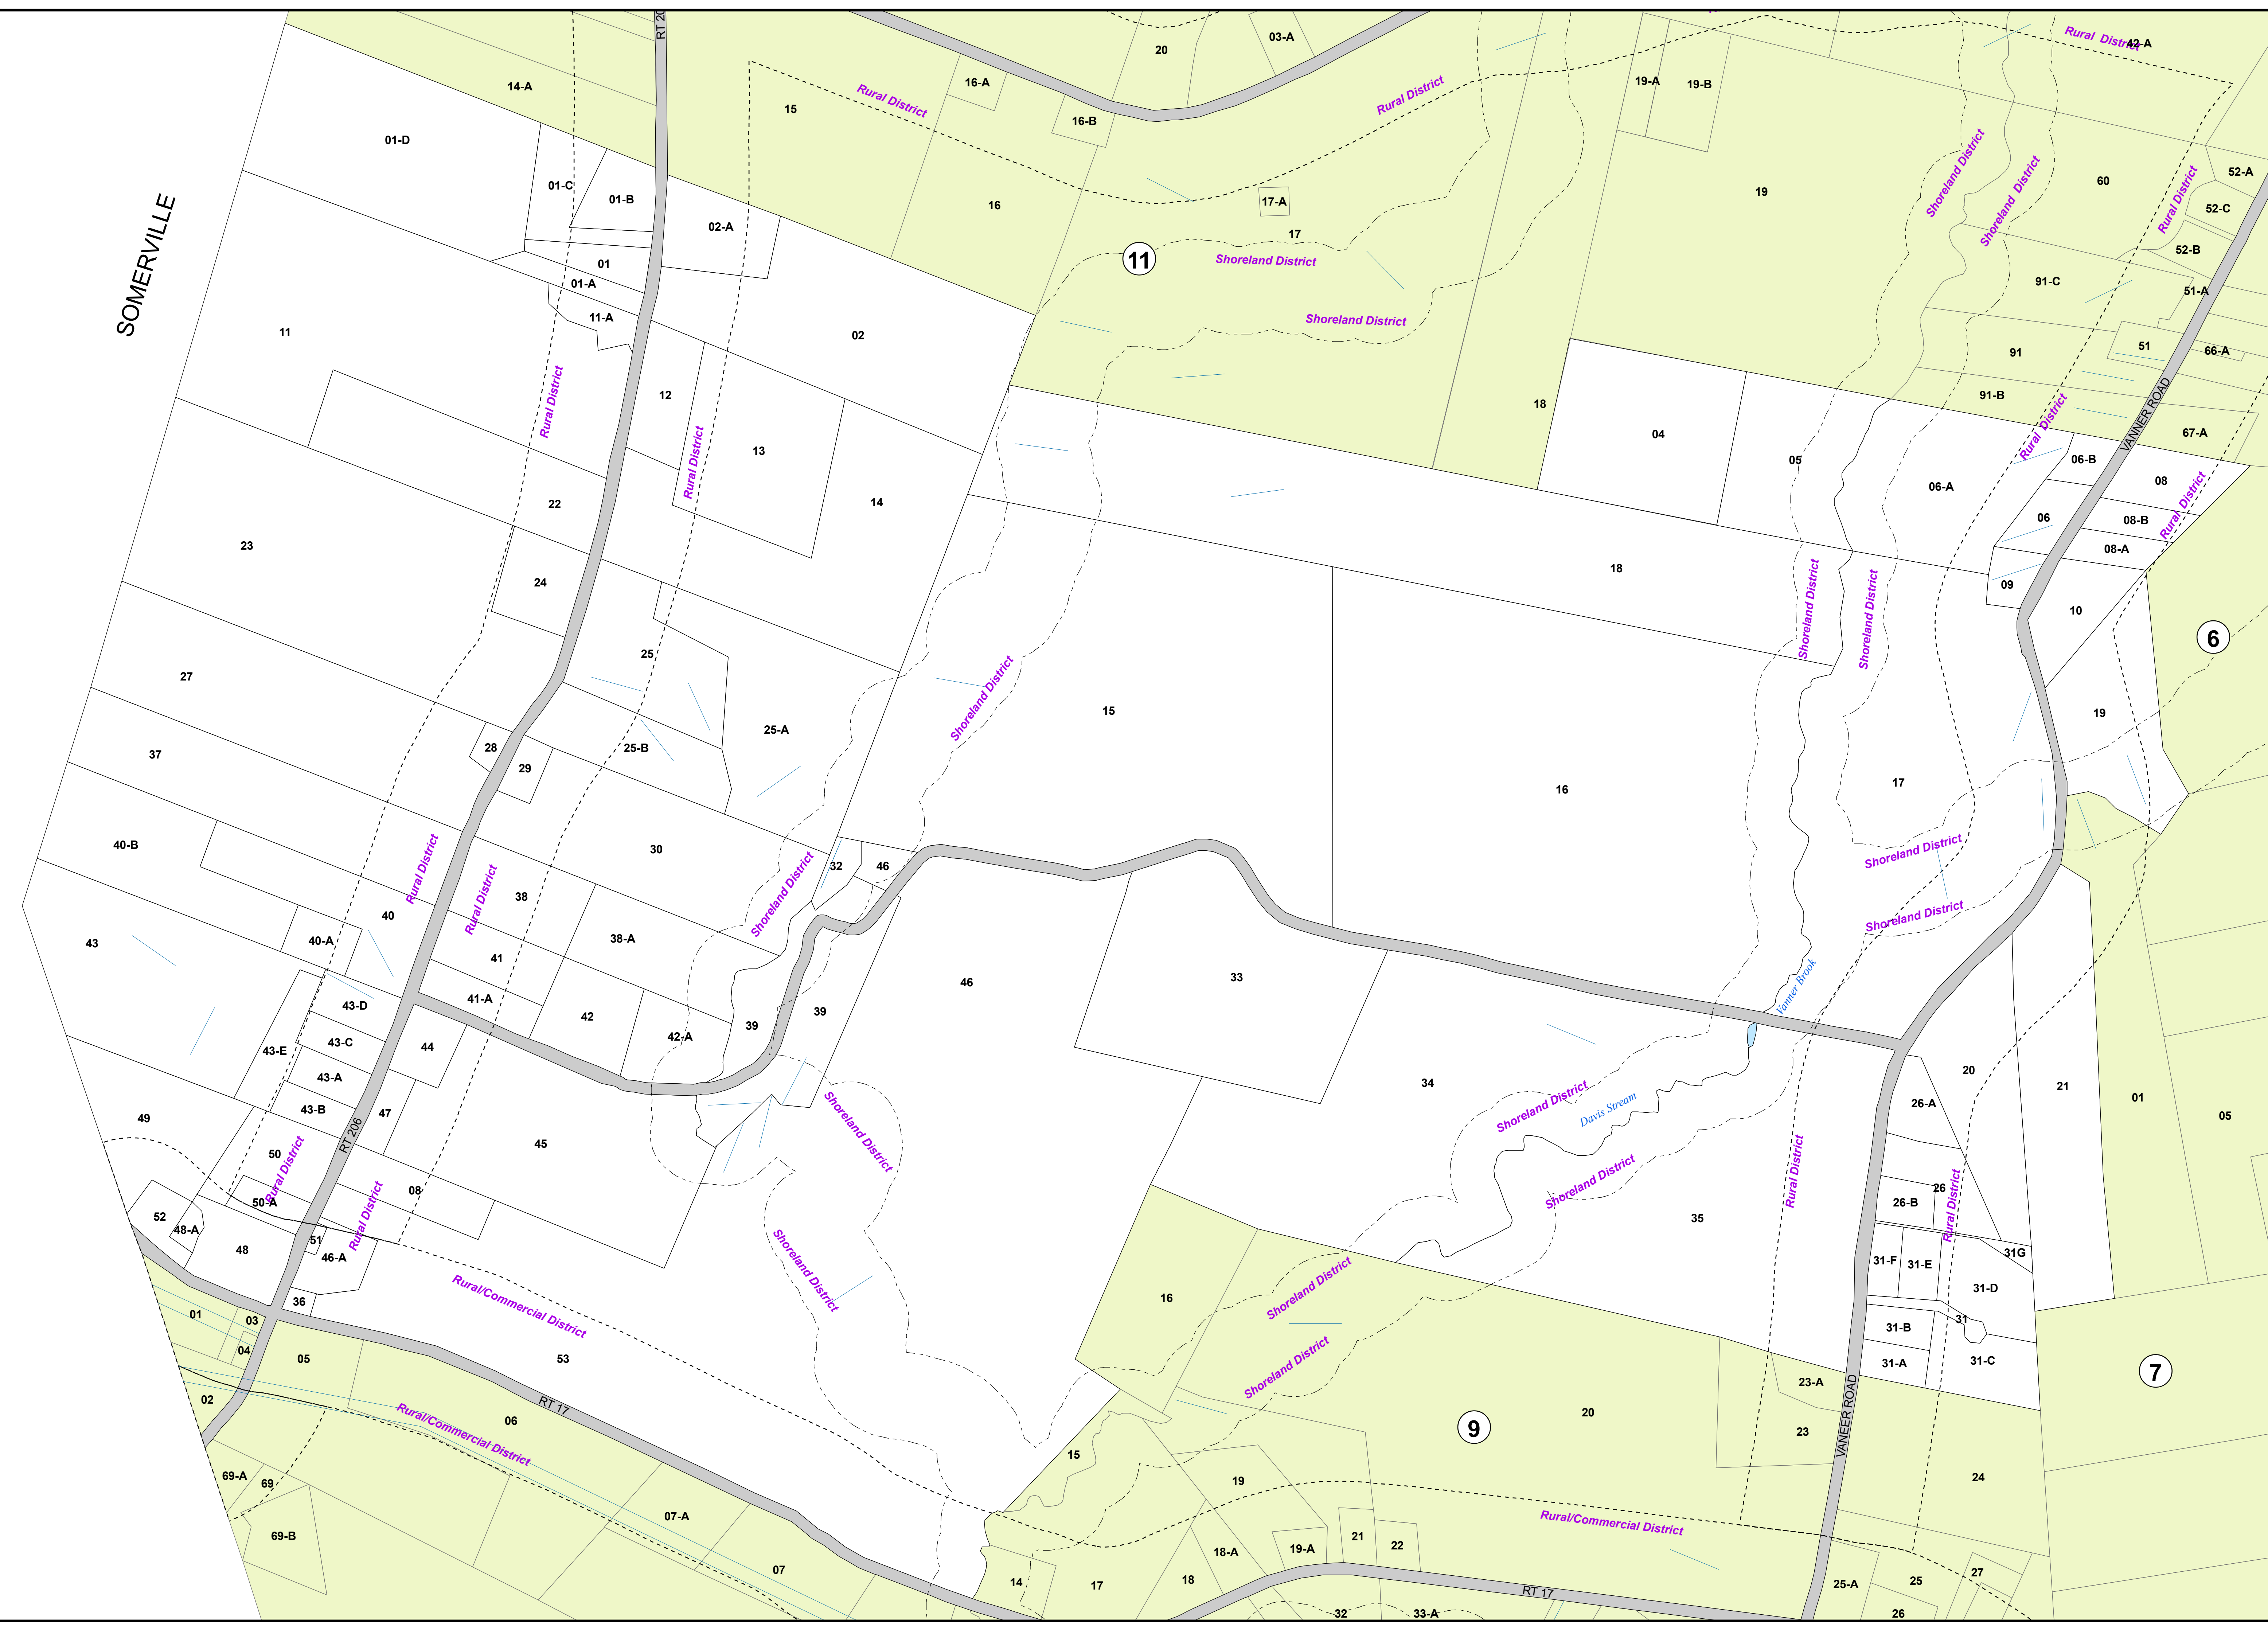

SOMERVILLE

TOWN OF
WASHINGTON
KNOX COUNTY
MAINE

LEGEND

Map 10

Printed: 3/24/2021
Issued: 4/1/2017

11

6

9