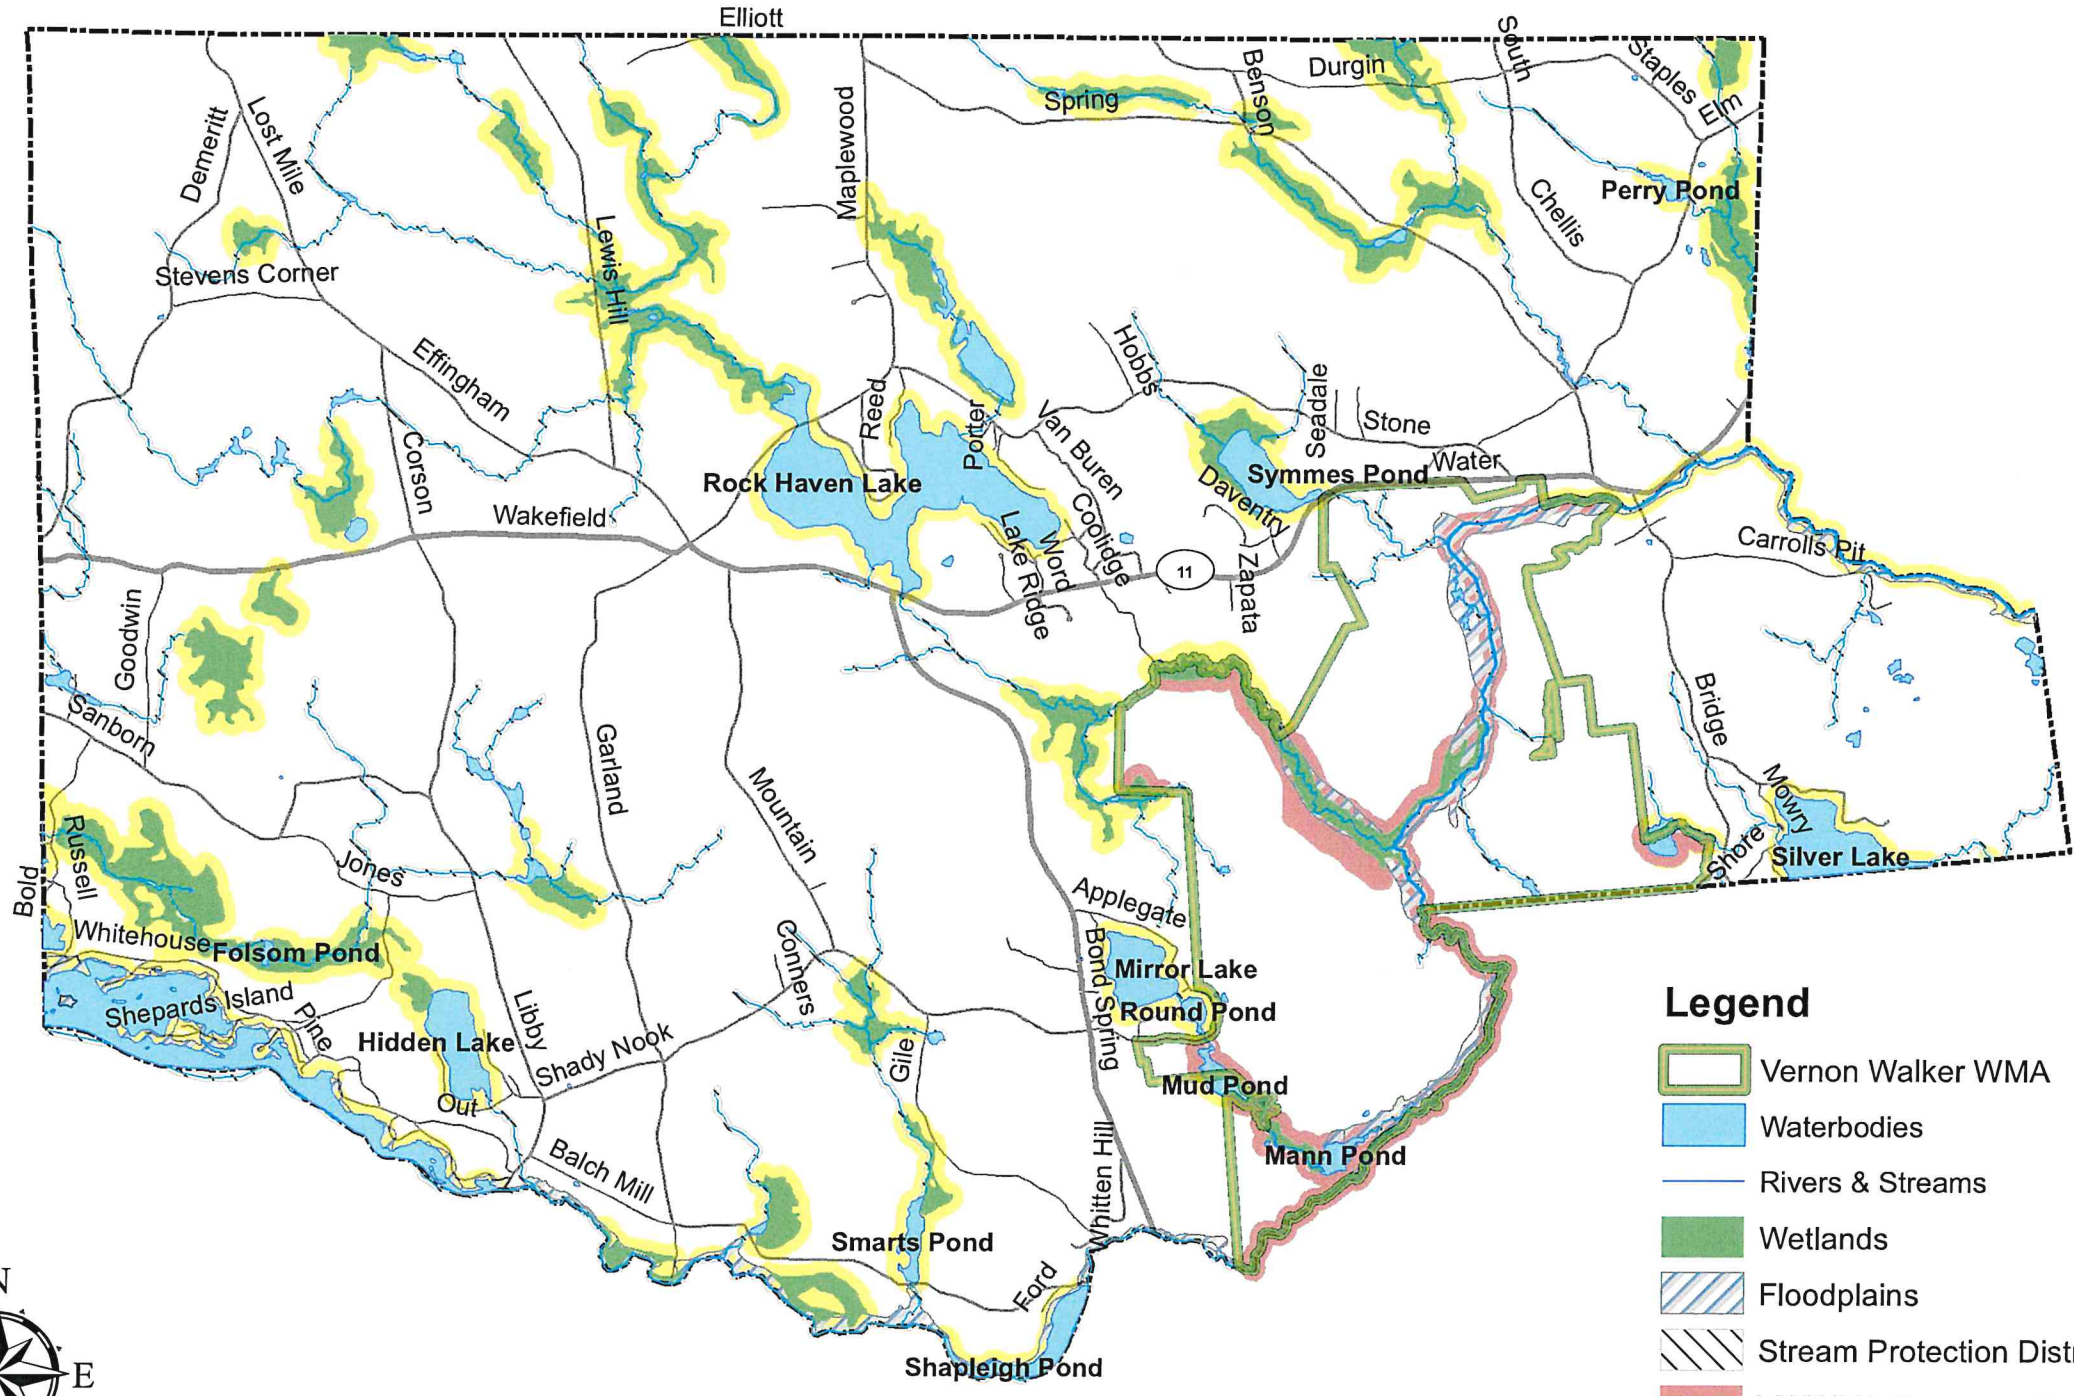

Newfield Shoreland Zoning Map

February 2, 2022

Legend

-  Vernon Walker WMA
-  Waterbodies
-  Rivers & Streams
-  Wetlands
-  Floodplains
-  Stream Protection District
-  VWMA Resource Protection District
-  Limited Residential District