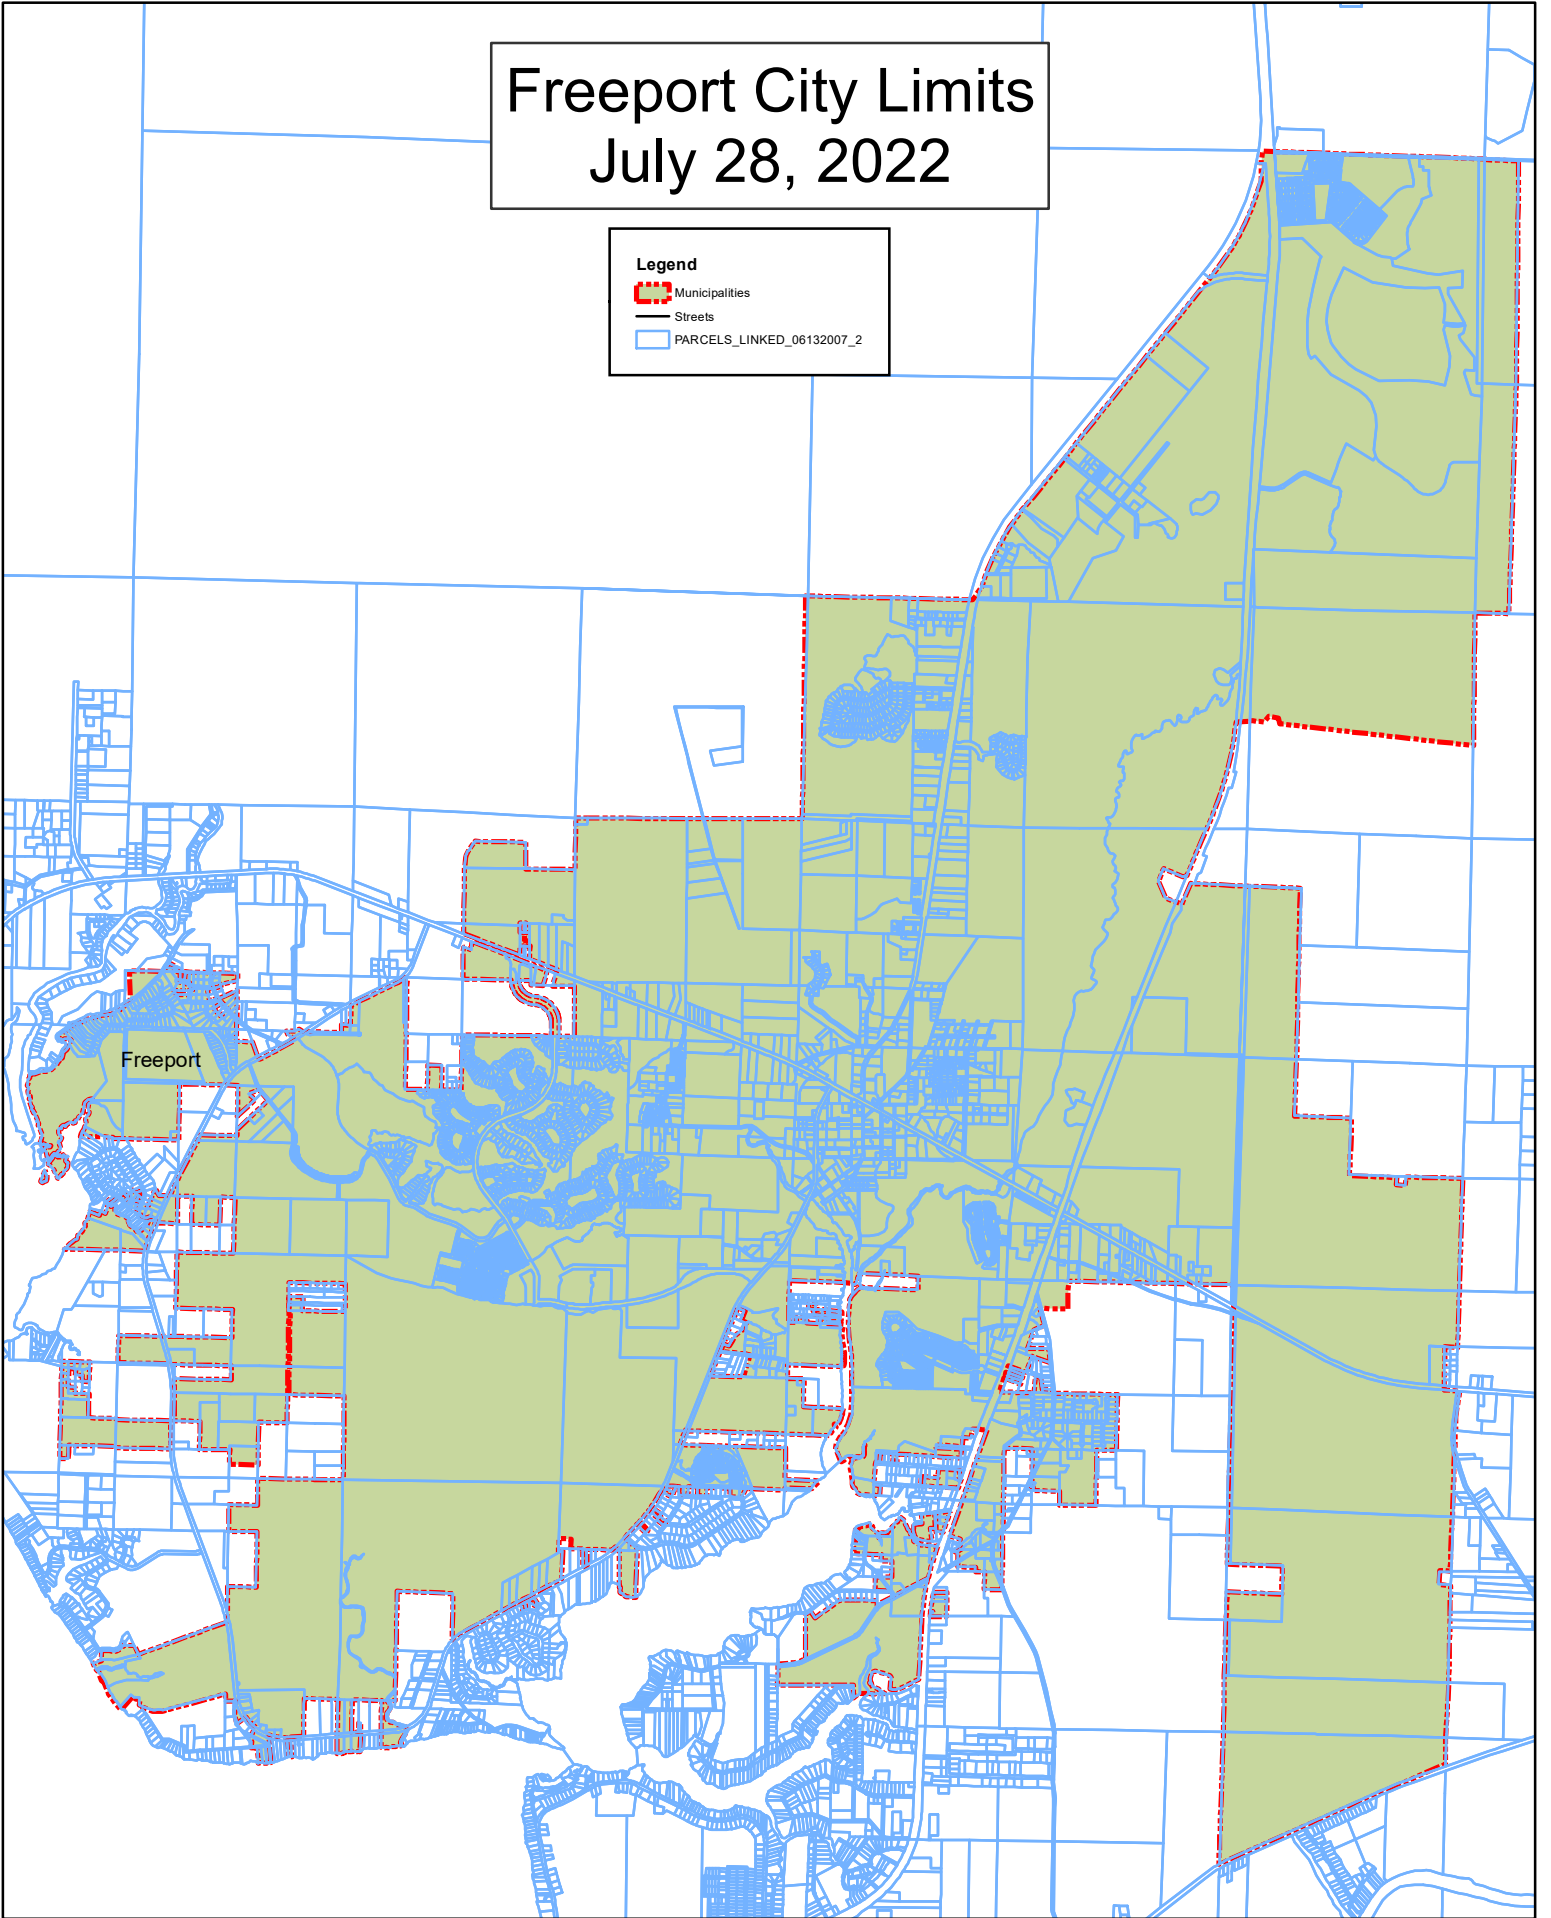

Freeport City Limits July 28, 2022

Legend

- Municipalities
- Streets
- PARCELS_LINKED_06132007_2

Produced by the Planning Department of the City of Freeport.
This map is for general reference only.
Data layers that appear on this map
may or may not be accurate, current, or otherwise reliable.
**THIS MAP IS NOT A SURVEY AND
IS NOT TO BE USED FOR NAVIGATION.**

0.0510.2 Miles