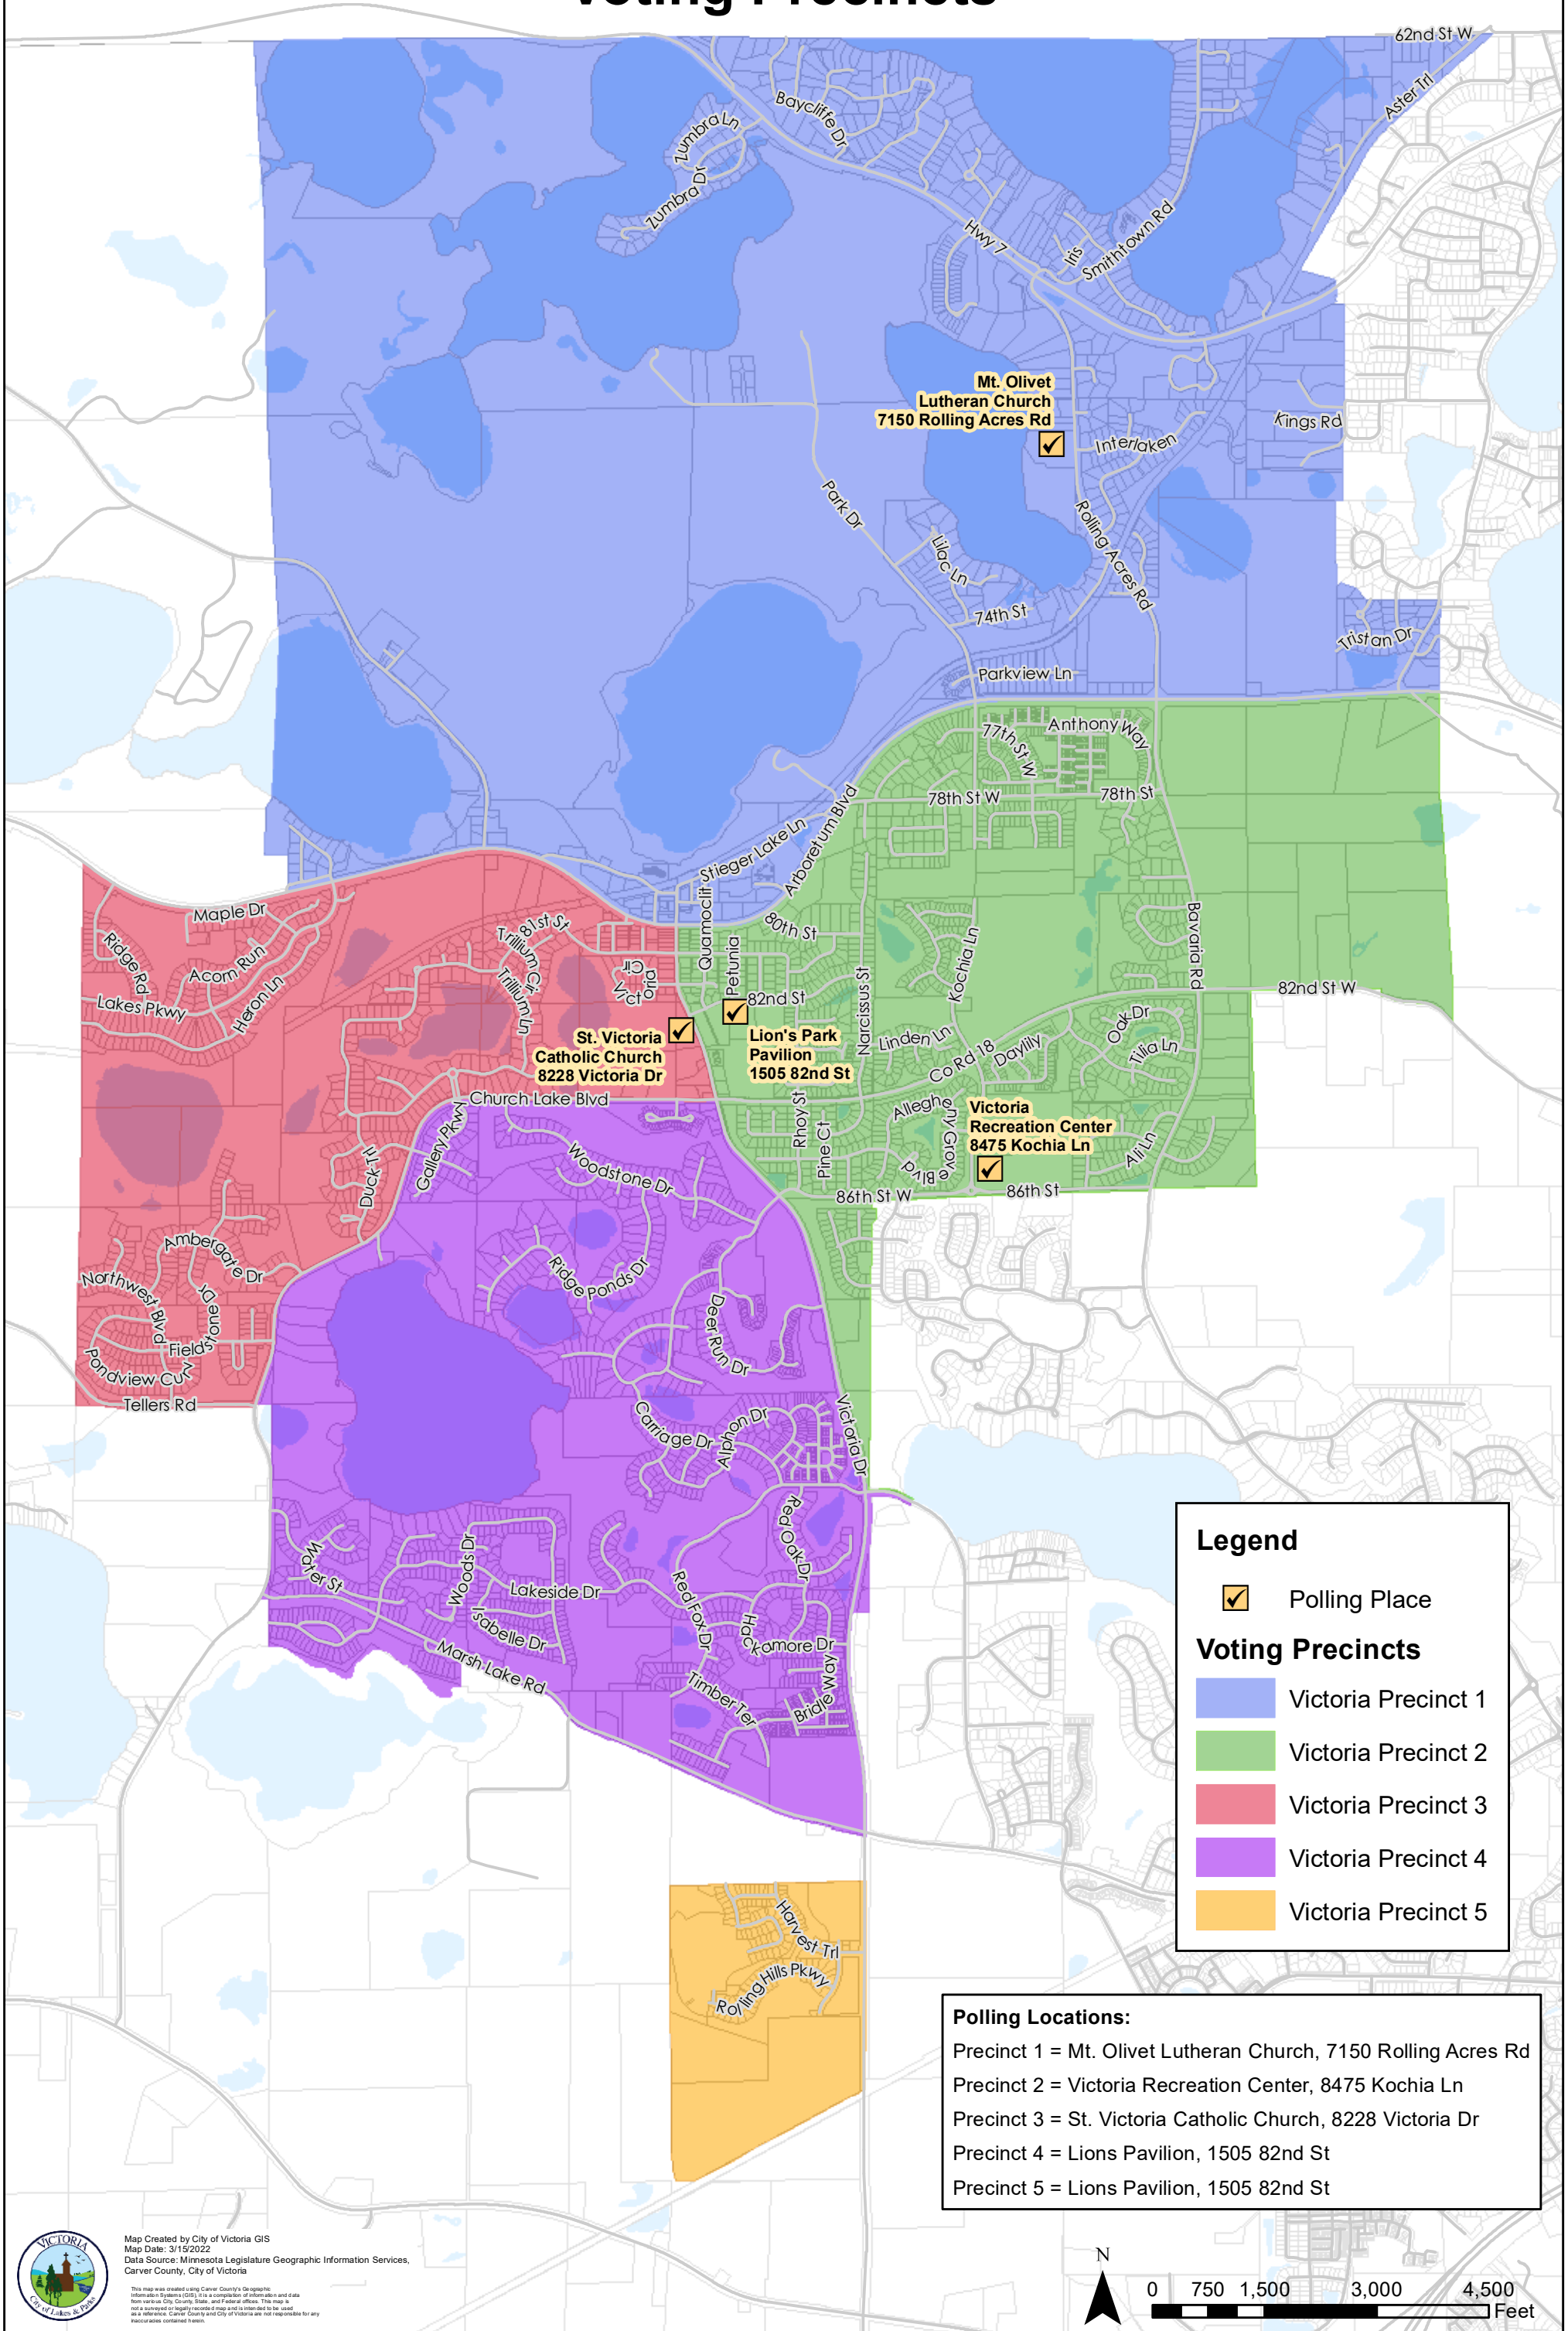

City of Victoria Voting Precincts

Legend

- Polling Place

Voting Precincts

- Victoria Precinct 1
- Victoria Precinct 2
- Victoria Precinct 3
- Victoria Precinct 4
- Victoria Precinct 5

Polling Locations:

Precinct 1 = Mt. Olivet Lutheran Church, 7150 Rolling Acres Rd
Precinct 2 = Victoria Recreation Center, 8475 Kochia Ln
Precinct 3 = St. Victoria Catholic Church, 8228 Victoria Dr
Precinct 4 = Lions Pavilion, 1505 82nd St
Precinct 5 = Lions Pavilion, 1505 82nd St