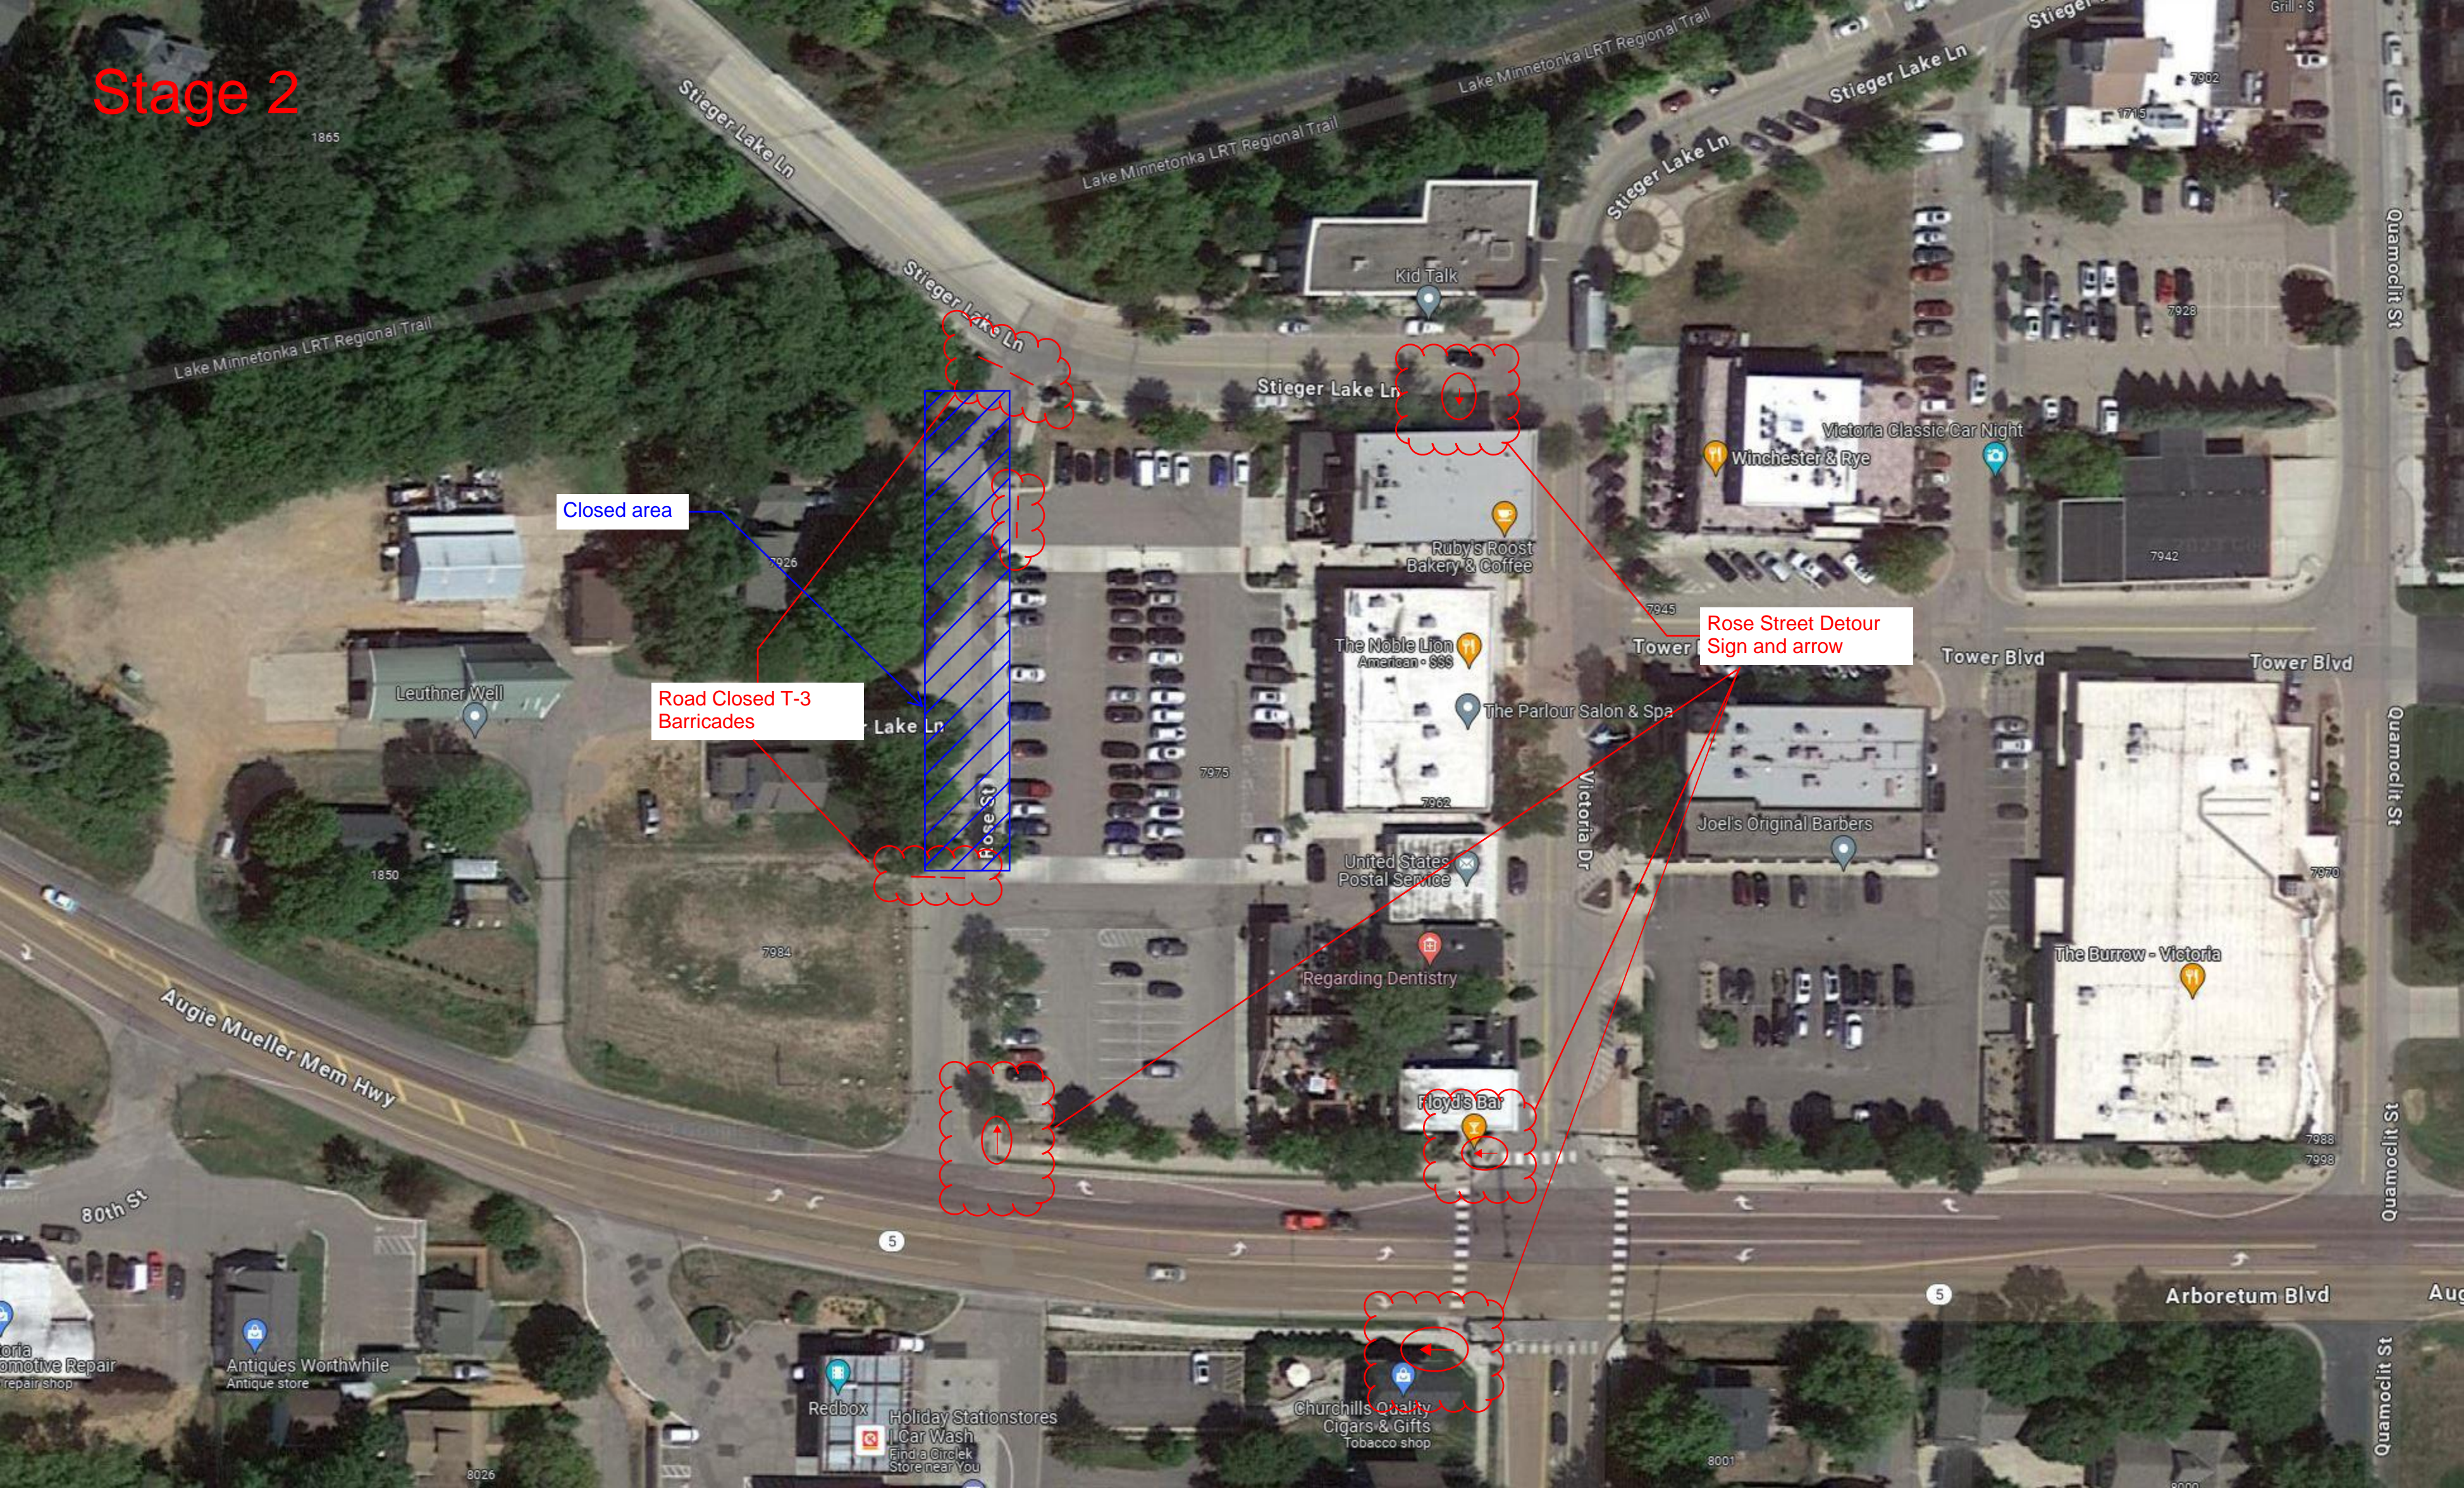

Stage 2

Closed area

Road Closed T-3 Barricades

Rose Street Detour Sign and arrow

80th St

5

5

Arboretum Blvd

Quamoclit St

Quamoclit St

Quamoclit St

Quamoclit St

1865

1850

8026

7984

7926

Lake Ln

Rose St

7975

7962

United States Postal Service

Regarding Dentistry

Floyd's Bar

Ruby's Roost Bakery & Coffee

The Parlour Salon & Spa

Joel's Original Barbers

The Burrow - Victoria

Tower Blvd

Tower Blvd

Tower Blvd

Stieger Lake Ln