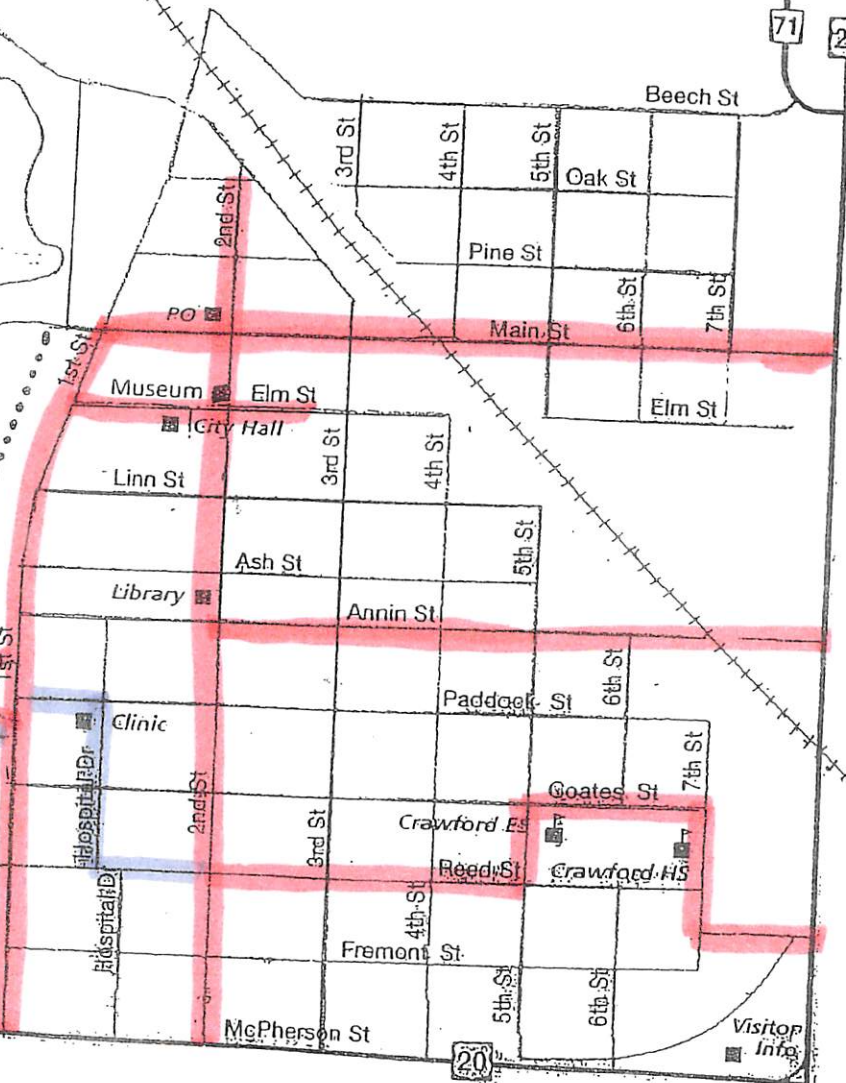

Crawford

To Chadron

To Cemetery & Ardmore, SD

Shooting Range

Moto X Course

Camping Area

Rodeo Arena

City Park

The Legend Buttes

Order of Snow Removal

- 1) Primary Route
- 2) Downtown
- 3) Secondary Route
- 4) Residential

Robinson Park

To Ft. Robinson State Park, Agate Fossil Beds & Harrison, NE

approved 3/26/19

Hwy 2 To Alliance, NE
Hwy 71 To Scottsbluff, NE