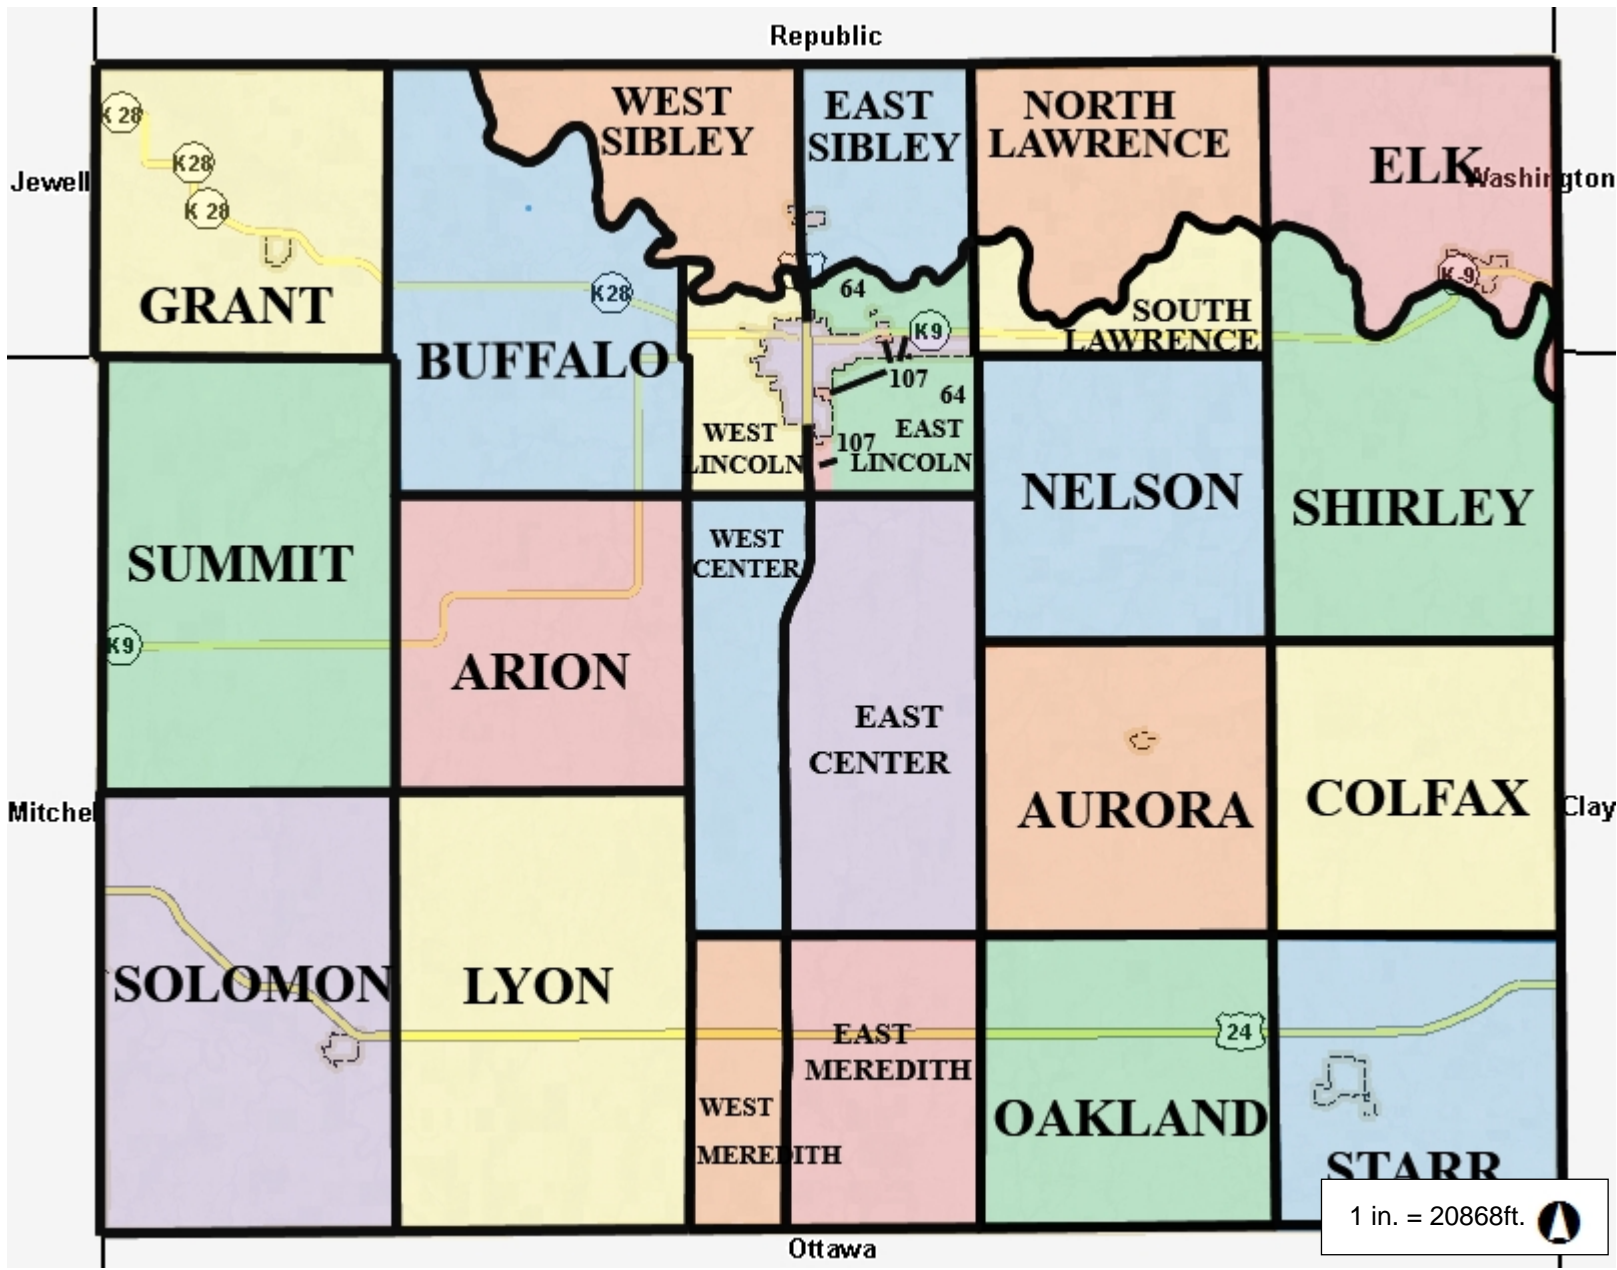

# Cloud County, KS

- Legend**
- Major Highway
    - US Highway
    - State Highway
  - Corporate Limit
  - County Boundary

1 in. = 20868ft.

This Cadastral Map is for informational purposes only. It does not purport to represent a property boundary survey of the parcels shown and shall not be used for conveyances or the establishment of property boundaries.  
THIS MAP IS NOT TO BE USED FOR NAVIGATION