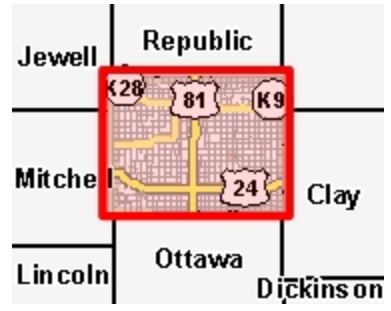

# Cloud County, KS

- Legend**
- Major Highway
    - US Highway
    - State Highway
  - Corporate Limit
  - County Boundary

1 in. = 20868ft.

This Cadastral Map is for informational purposes only. It does not purport to represent a property boundary survey of the parcels shown and shall not be used for conveyances or the establishment of property boundaries.  
THIS MAP IS NOT TO BE USED FOR NAVIGATION