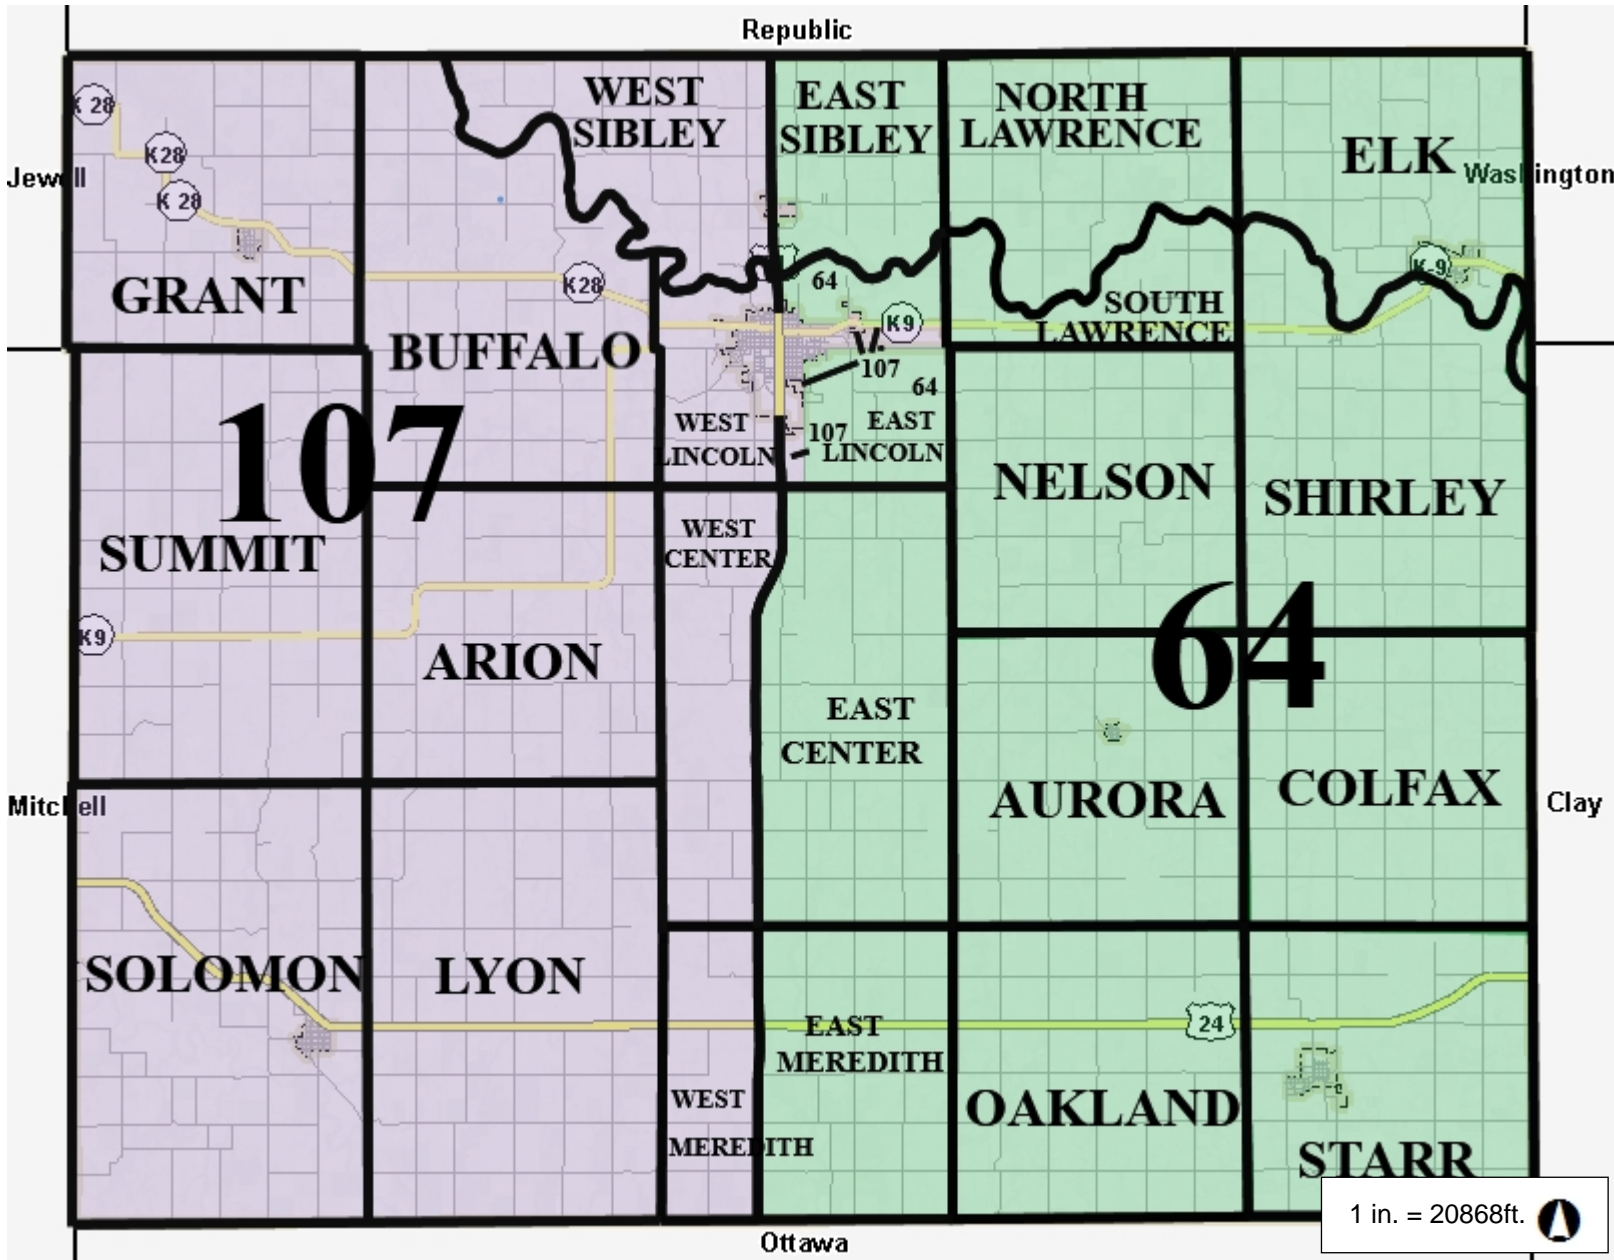

Cloud County, KS

- Legend**
- Major Highway
 - US Highway
 - State Highway
 - E911 Roads
 - Corporate Limit
 - County Boundary

1 in. = 20868ft.

This Cadastral Map is for informational purposes only. It does not purport to represent a property boundary survey of the parcels shown and shall not be used for conveyances or the establishment of property boundaries.
THIS MAP IS NOT TO BE USED FOR NAVIGATION

Notes
 Cloud County State Representative Districts
 107th District-Purple
 64th District-Green