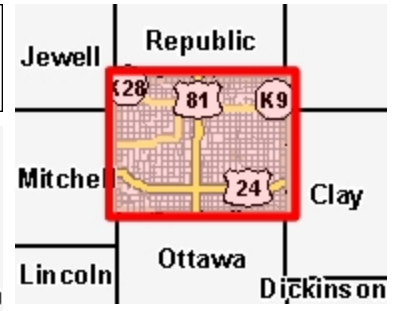

Cloud County, KS

- Legend**
- Major Highway
 - US Highway
 - State Highway
 - E911 Roads
 - Corporate Limit
 - County Boundary

1 in. = 20868ft.

This Cadastral Map is for informational purposes only. It does not purport to represent a property boundary survey of the parcels shown and shall not be used for conveyances or the establishment of property boundaries.
THIS MAP IS NOT TO BE USED FOR NAVIGATION

Notes
 Cloud County State Representative Districts
 107th District-Purple
 64th District-Green