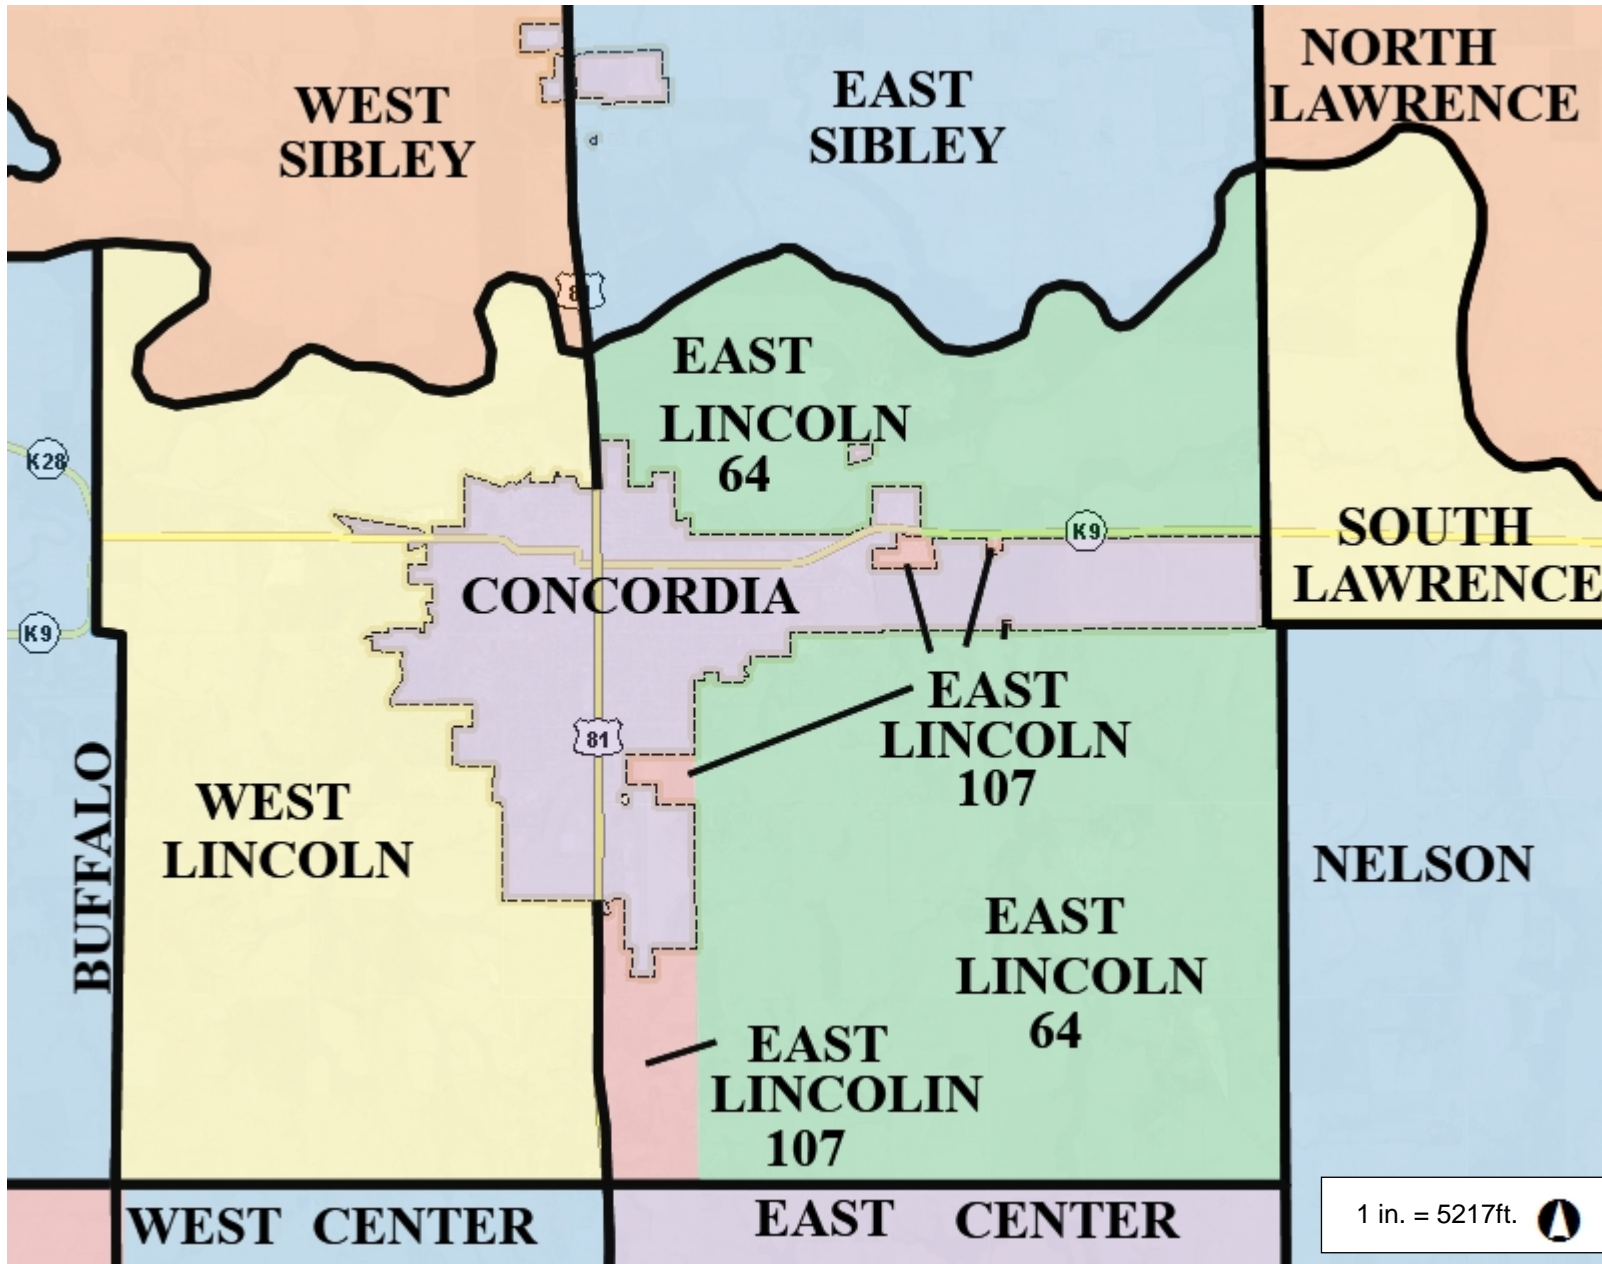

Cloud County, KS

Legend

- Major Highway
- US Highway
- State Highway
- Corporate Limit
- County Boundary

Notes

10,434.0 0 5,216.99 10,434.0 Feet

This Cadastral Map is for informational purposes only. It does not purport to represent a property boundary survey of the parcels shown and shall not be used for conveyances or the establishment of property boundaries.

THIS MAP IS NOT TO BE USED FOR NAVIGATION