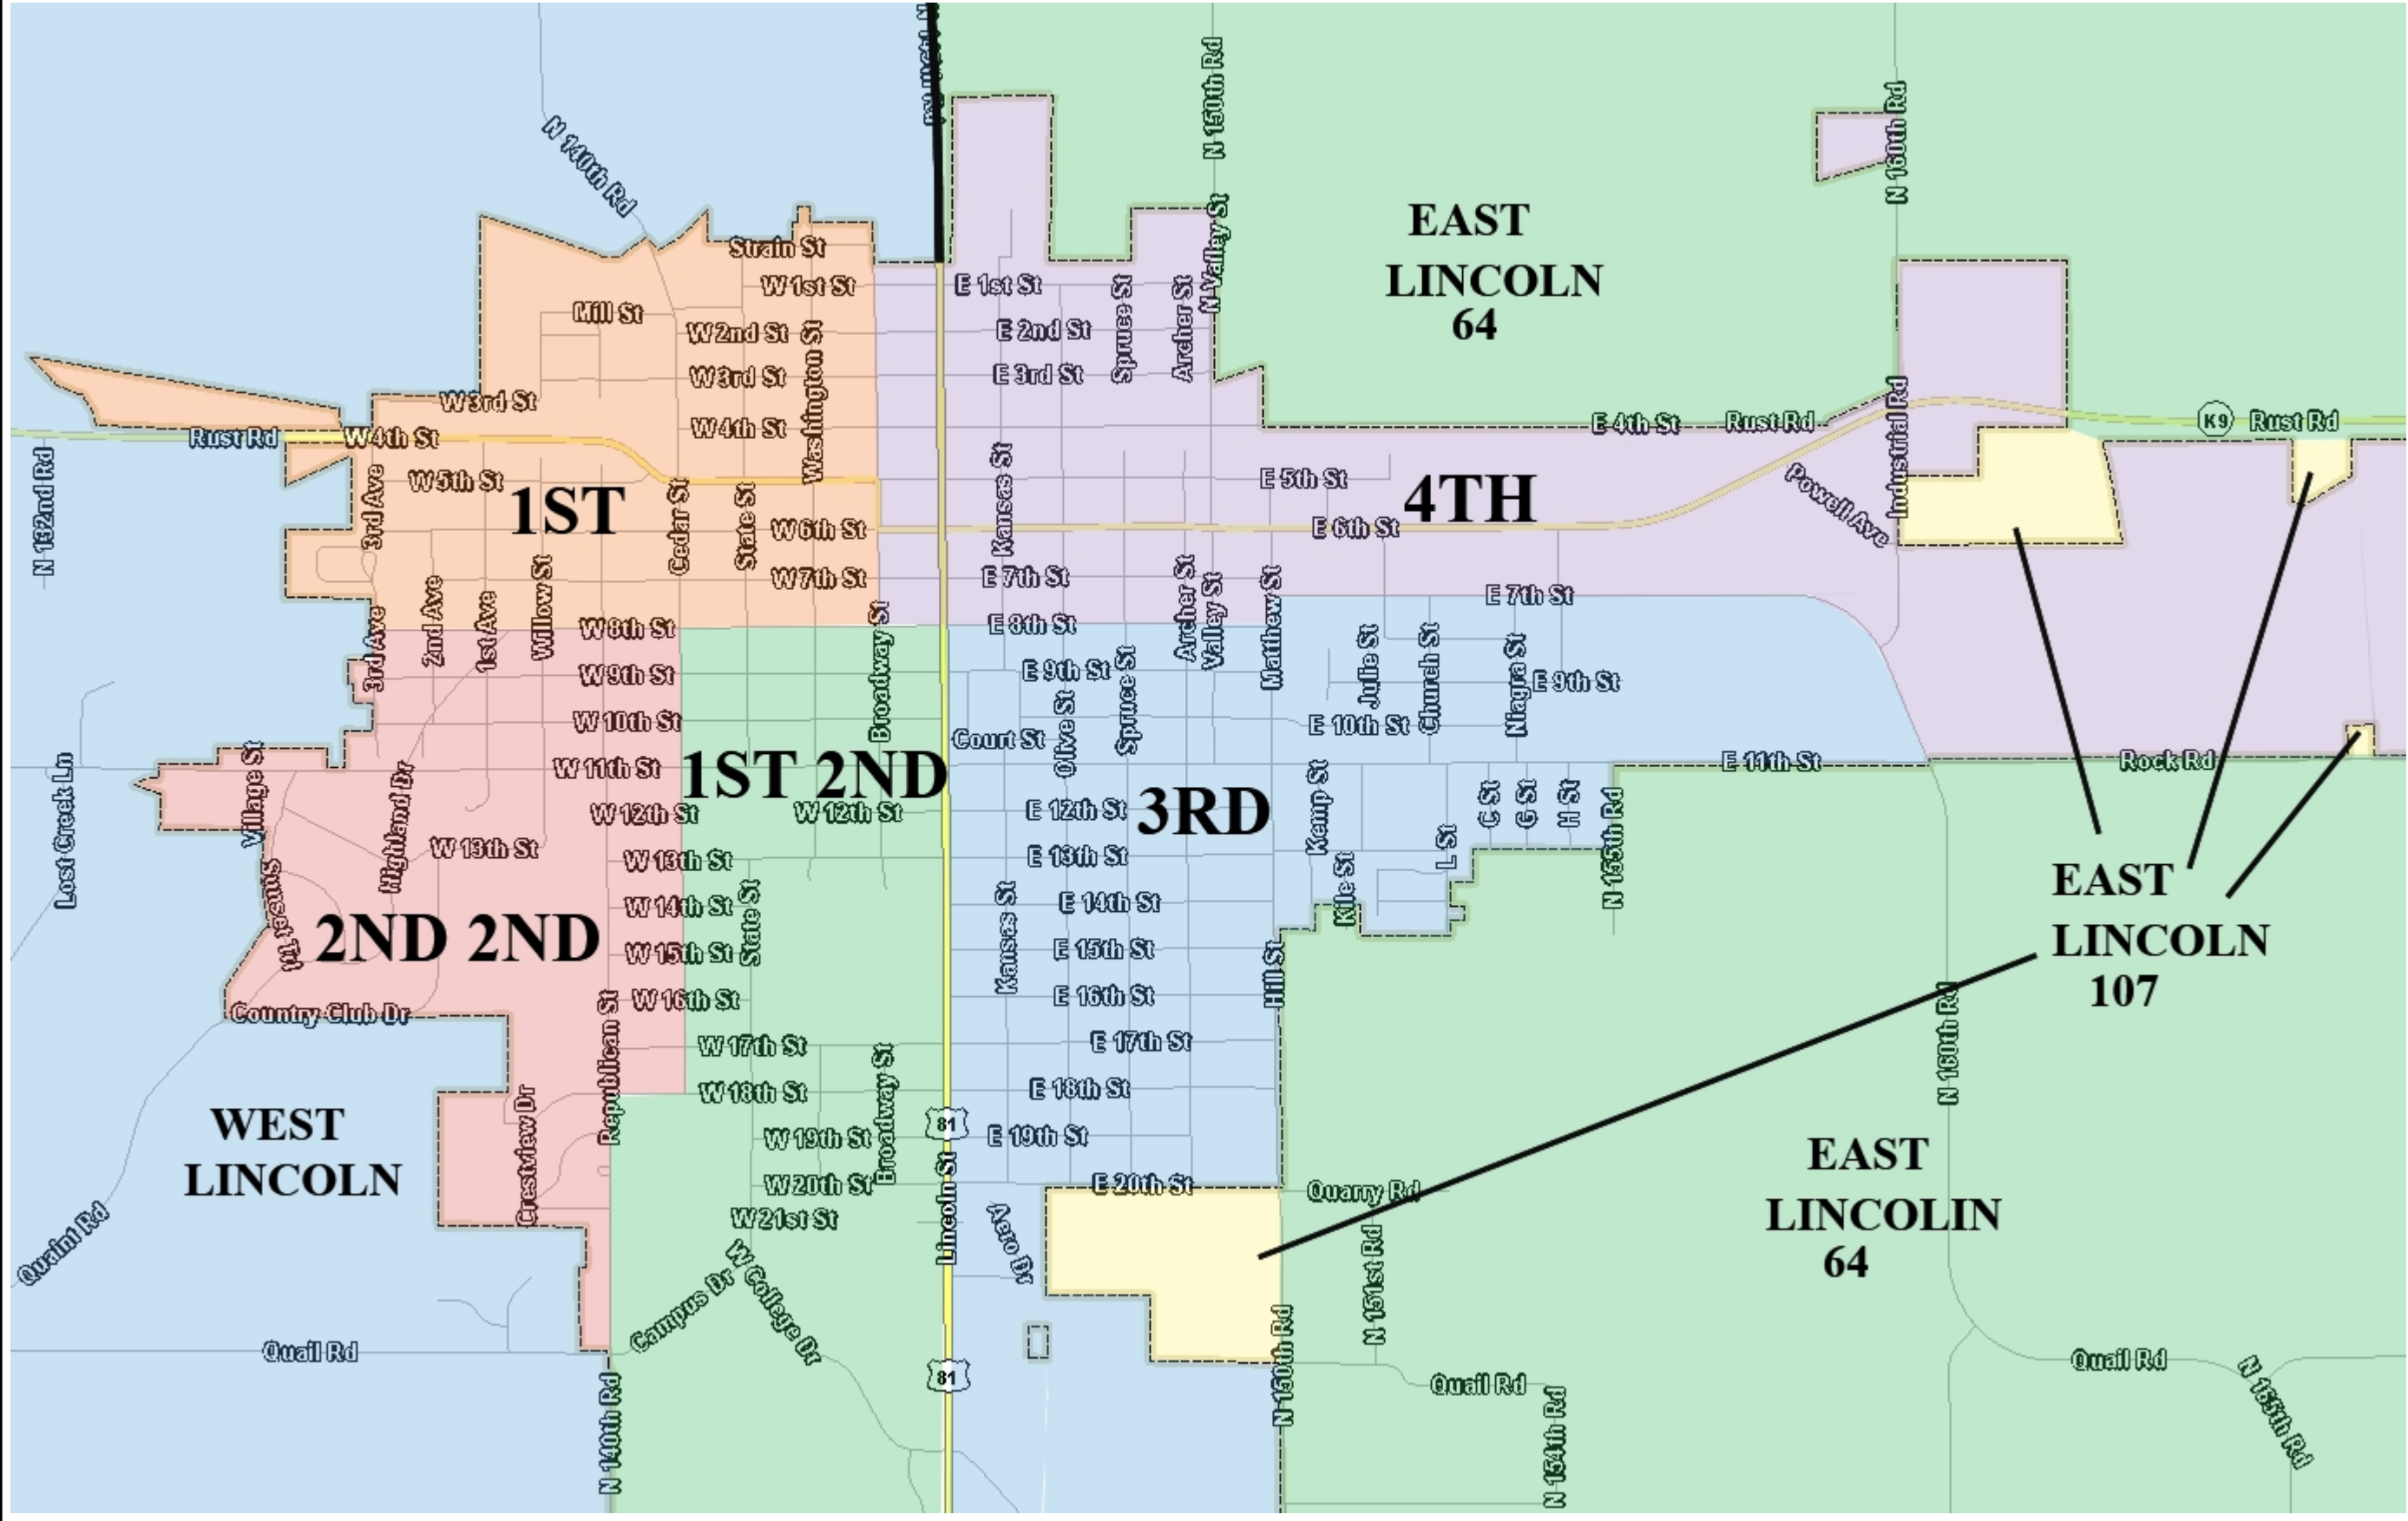

Cloud County, KS

- Legend**
- Major Highway
 - US Highway
 - State Highway
 - E911 Roads
 - Corporate Limit
 - County Boundary

EAST LINCOLN 107

EAST LINCOLN 64

EAST LINCOLIN 64

1 in. = 1304ft.

- Notes**
- Concordia City Wards
 - 1st Ward-Orange
 - 1st Precinct 2nd Ward-Green
 - 2nd Precinct 2nd Ward-Red
 - 3rd Ward-Blue
 - 4th Ward-Purple

This Cadastral Map is for informational purposes only. It does not purport to represent a property boundary survey of the parcels shown and shall not be used for conveyances or the establishment of property boundaries.
THIS MAP IS NOT TO BE USED FOR NAVIGATION