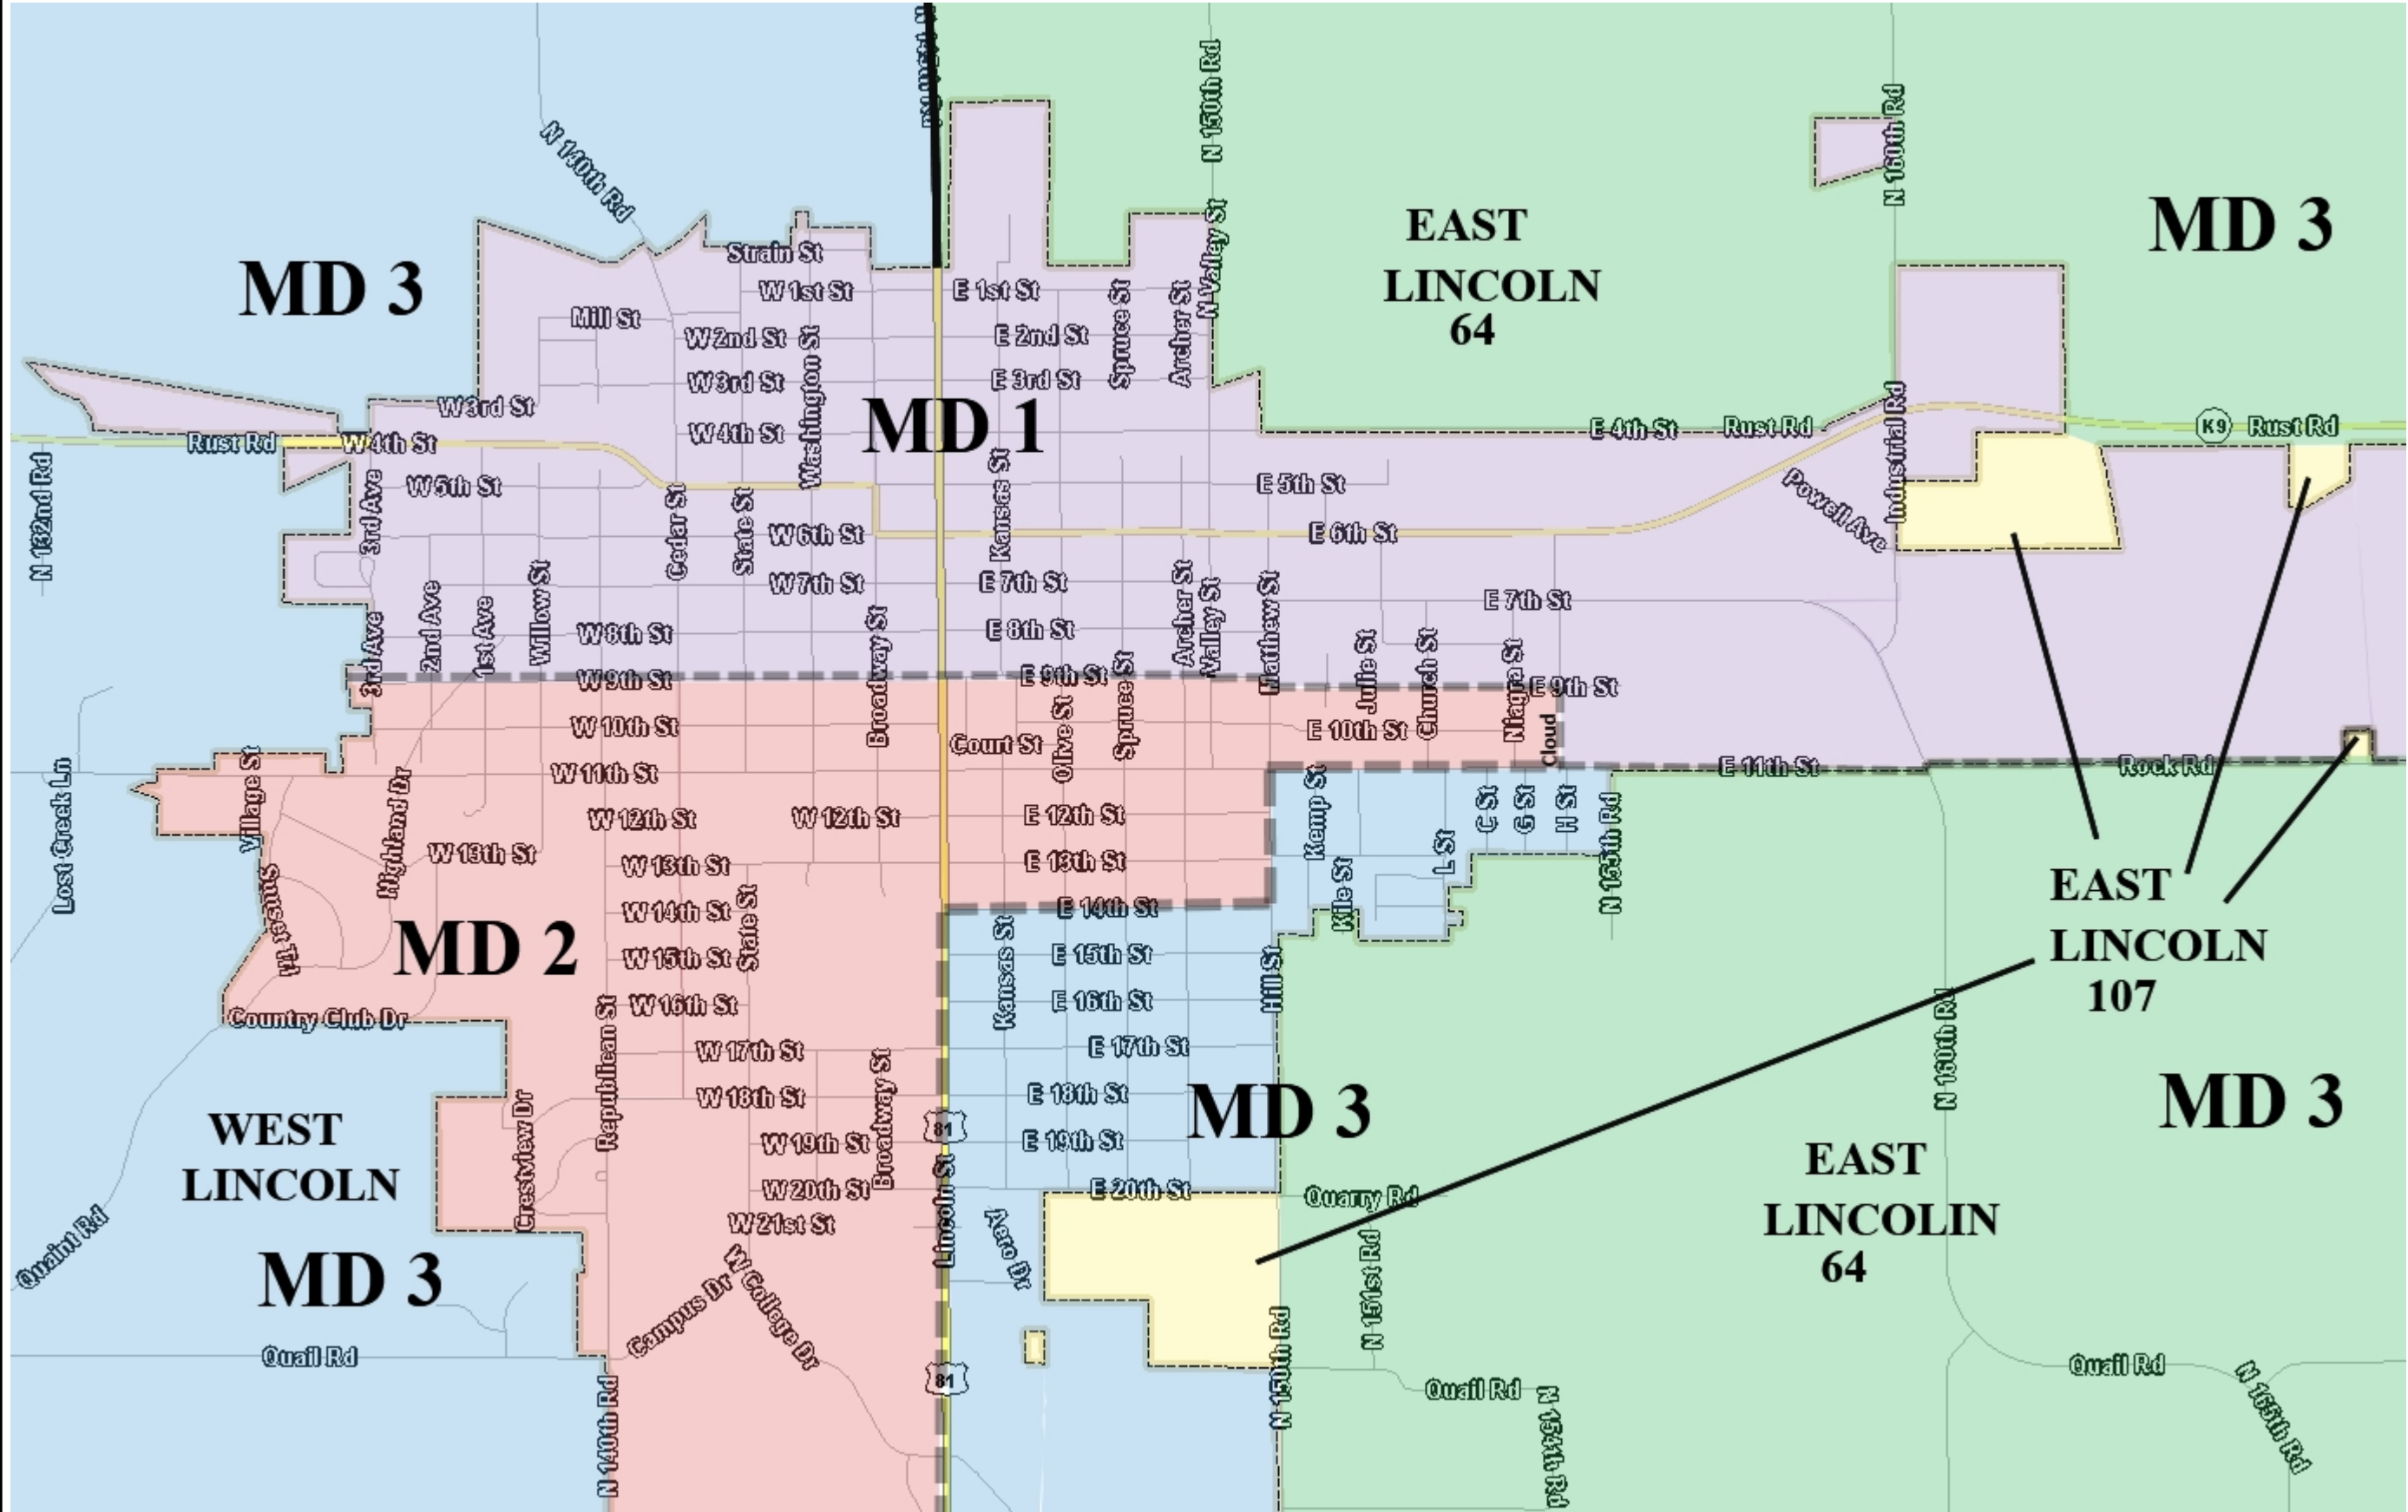

Cloud County, KS

- Legend**
- Major Highway
 - US Highway
 - State Highway
 - E911 Roads
 - Corporate Limit
 - County Boundary

1 in. = 1304ft.

Notes
 Concordia City USD 333 Member Districts
 Member District 1-Purple
 Member District 2-Red
 Member District 3-Blue

This Cadastral Map is for informational purposes only. It does not purport to represent a property boundary survey of the parcels shown and shall not be used for conveyances or the establishment of property boundaries.
 THIS MAP IS NOT TO BE USED FOR NAVIGATION