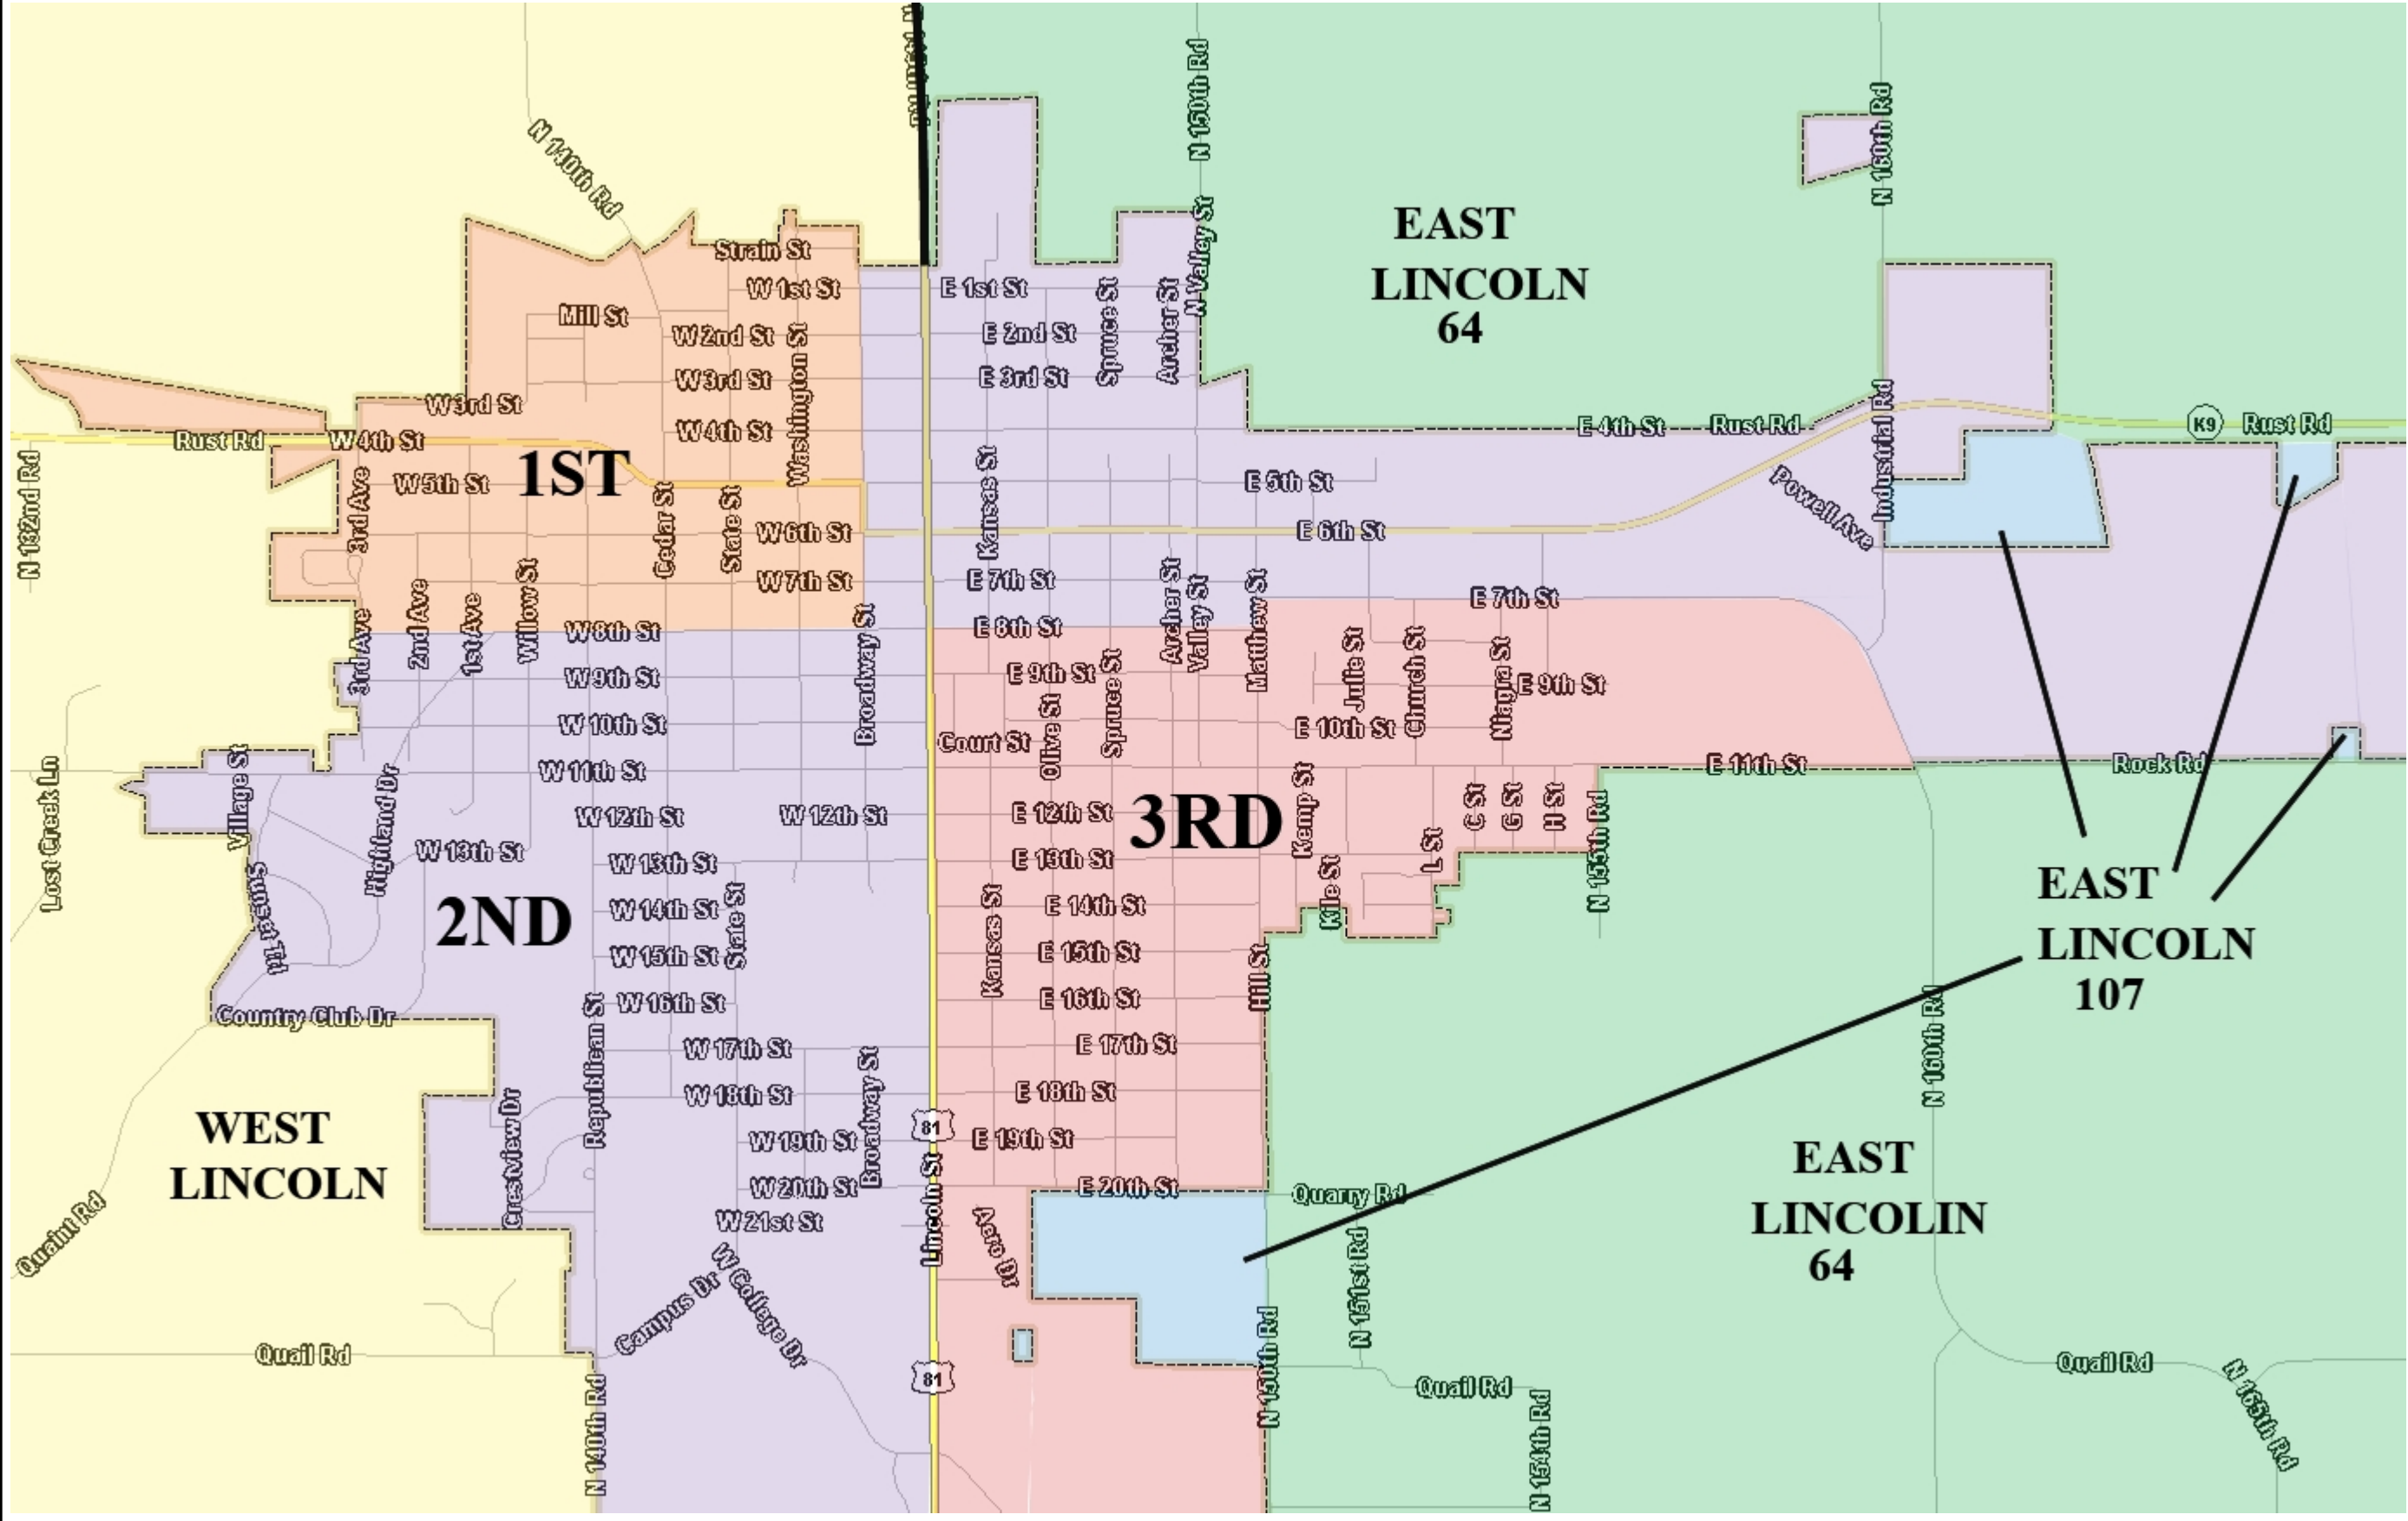

# Cloud County, KS

- Legend**
- Major Highway
  - US Highway
  - State Highway
  - E911 Roads
  - Corporate Limit
  - County Boundary

1 in. = 1304ft.

**Notes**  
 City of Concordia Commissioner Districts  
 1st District-Orange  
 2nd District-Purple  
 3rd District-Red

This Cadastral Map is for informational purposes only. It does not purport to represent a property boundary survey of the parcels shown and shall not be used for conveyances or the establishment of property boundaries.  
 THIS MAP IS NOT TO BE USED FOR NAVIGATION