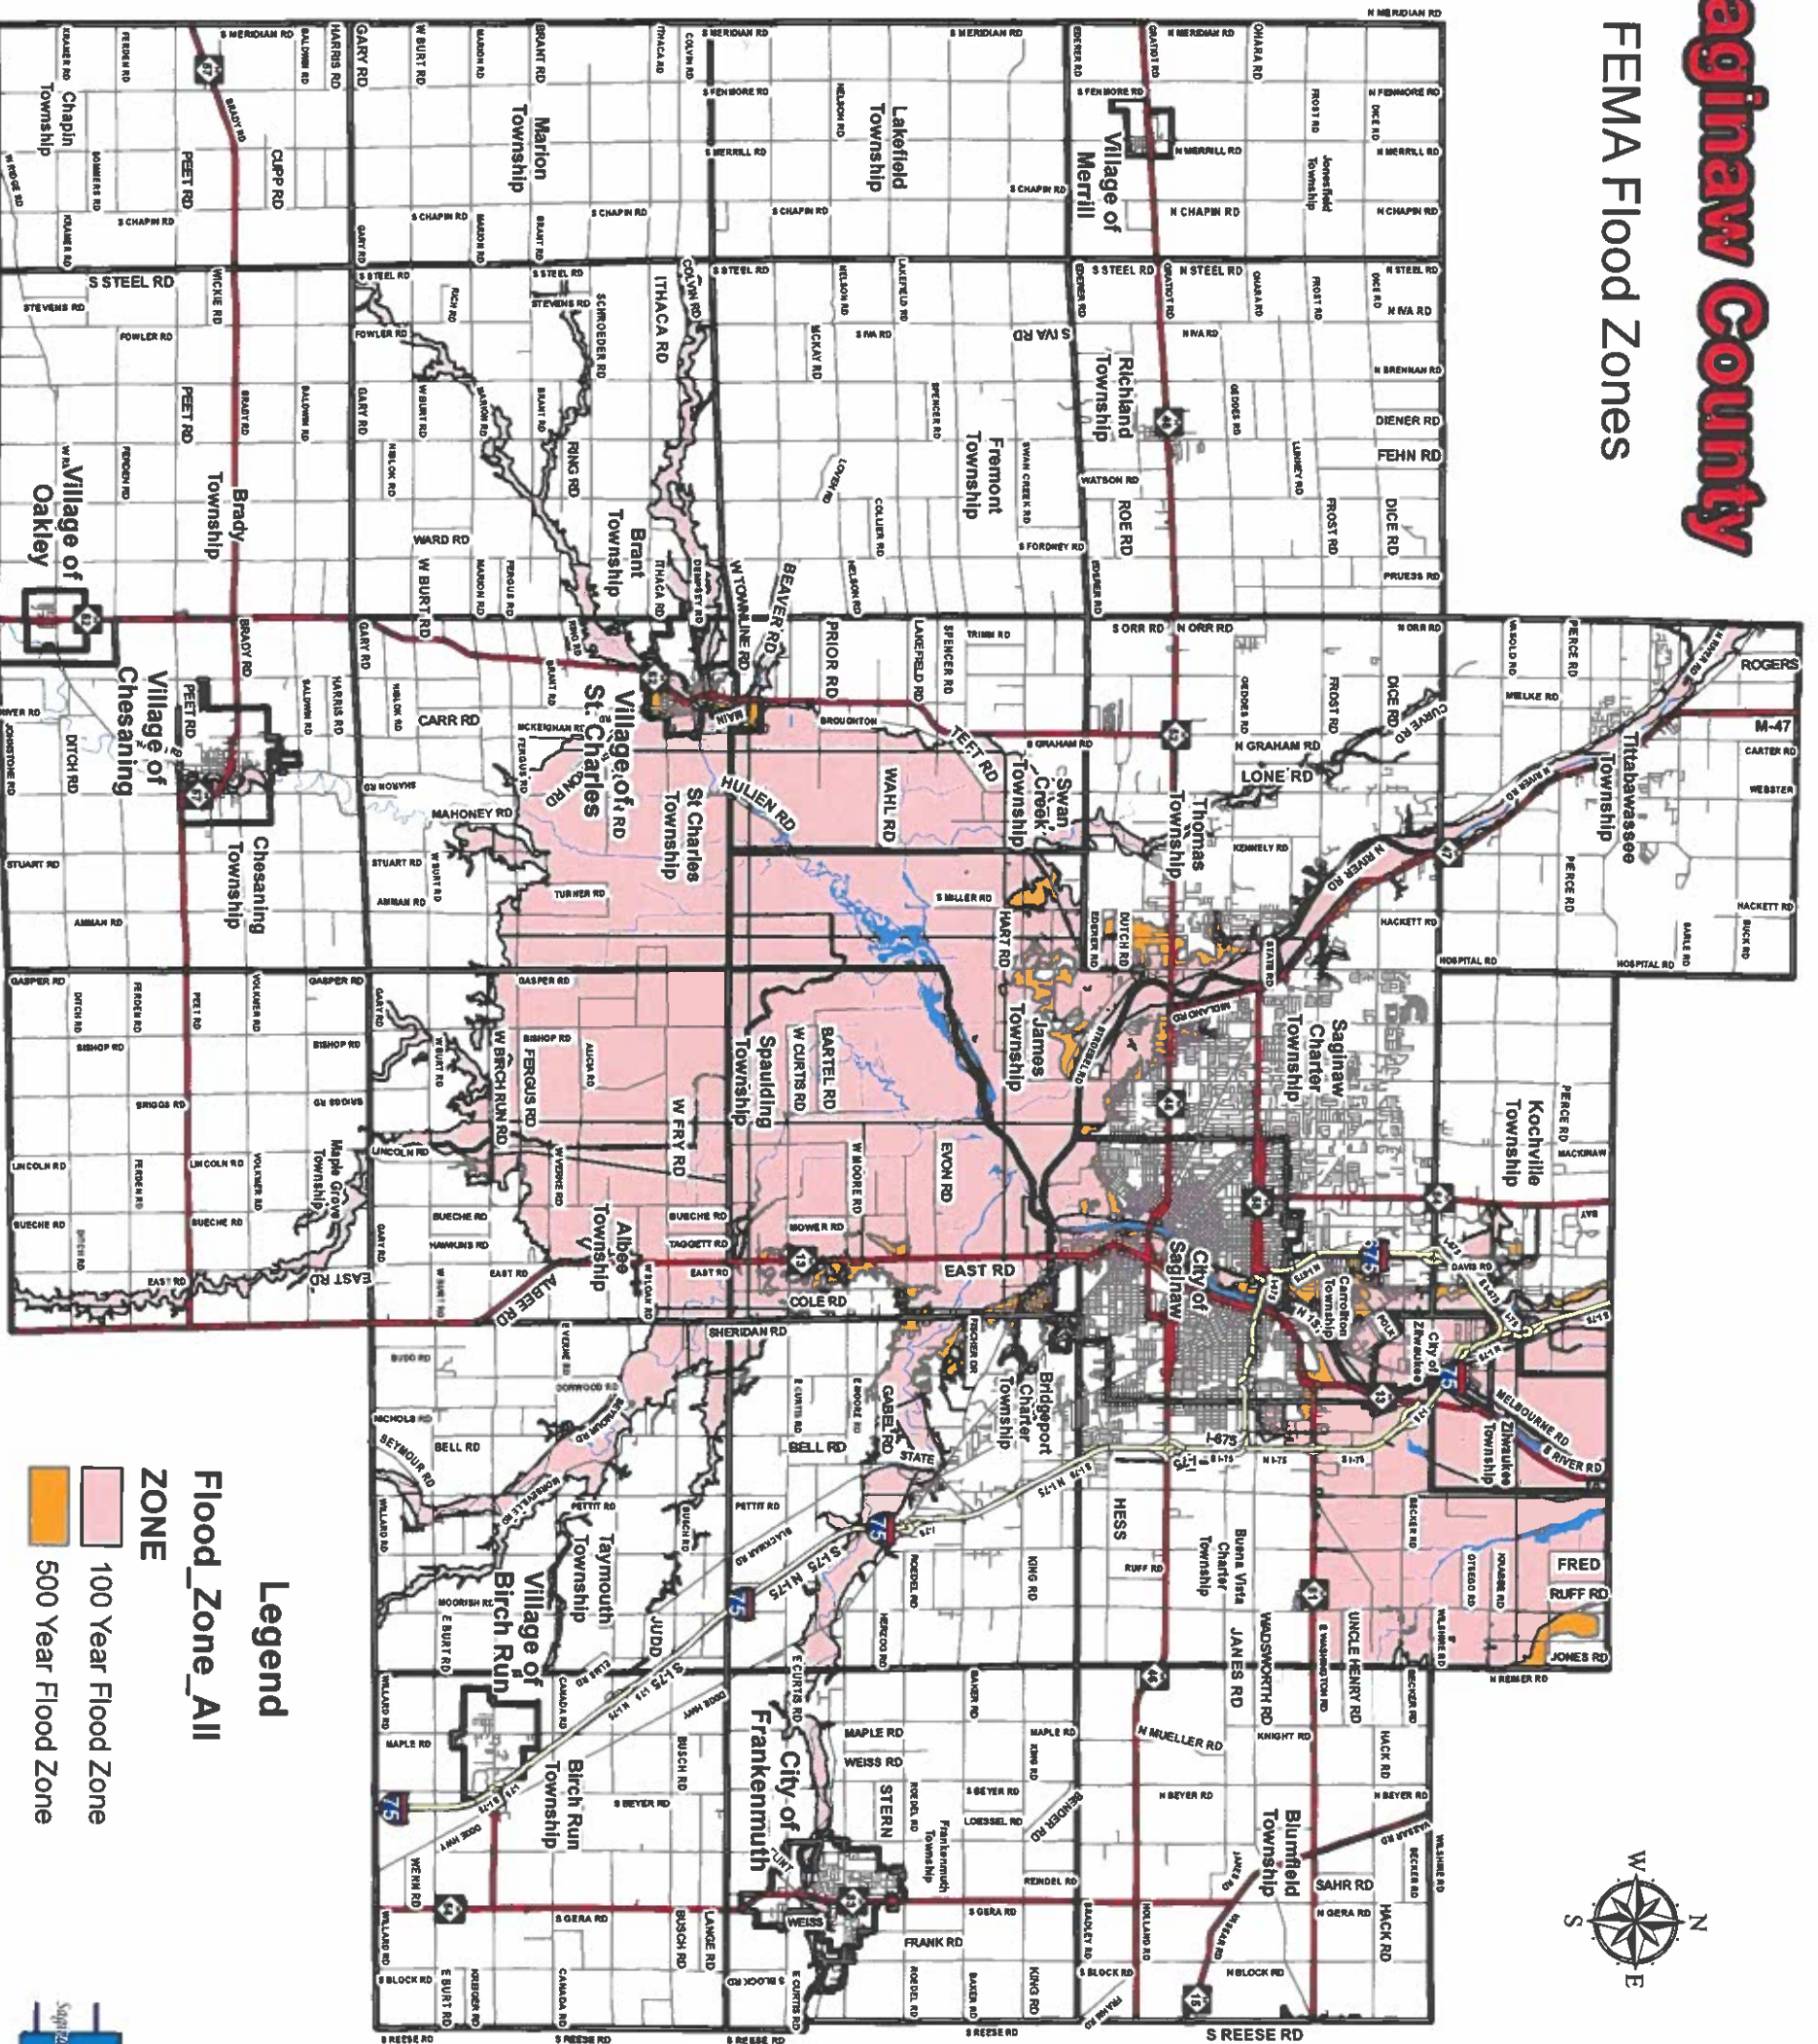

Saginaw County

FEMA Flood Zones

Legend

Flood_Zone_All

ZONE

100 Year Flood Zone

500 Year Flood Zone

Created 8/3/2017